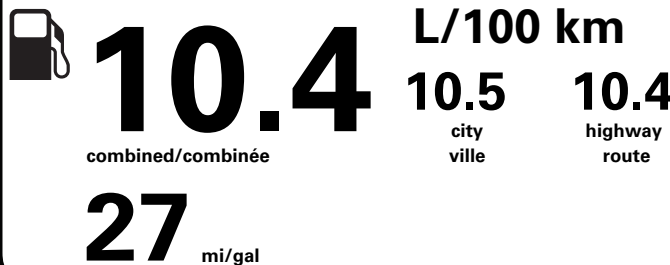

(MSRP)*

4,050.00

PRICE INFORMATION

BASE PRICE	$74,950.00
TOTAL OPTIONS/OTHER	11,435.00
TOTAL VEHICLE & OPTIONS/OTHER DESTINATION & DELIVERY	86,385.00
	2,095.00

(MSRP)*

"THIS VEH. NOT INTENDED FOR SALE OR REGISTRATION IN US" RETAIL PRICES EXCLUDE GST/HST

SOLD TO/VENDU A Two-Way Service Ltd Highway #6 Southey SK CAN S0G 4P0	B40 781	RAMP ONE/ TERMINAL UN CA69	DEALER NO./CONCESSIONNAIRE B40 781
SHIP TO (IF OTHER THAN SOLD TO) / EXPEDIER A (SI AUTRE QUE L'ACHETEUR)	RAMP TWO/ TERMINAL DEUX	FINAL ASSEMBLY PLANT/ USINE DE MONTAGE DEARBORN	
SHIP THROUGH/EXPEDIER VIA	METHOD OF TRANSP / MODE DE TRANSPORT CONVOY	ITEM #: B4-Z401 O/T 2	

TOTAL MSRP $88,480.00

* MANUFACTURER'S SUGGESTED RETAIL PRICE = MSRP
* NOTE: THIS PRICE HAS BEEN DEVELOPED AS A GUIDE. DEALERS MAY SELL FOR LESS AND ARE NOT UNDER ANY OBLIGATION TO ACCEPT THIS SUGGESTED RETAIL PRICE.

PB061 N RE 2X 330 000513 02 06 23

Gasoline Vehicle
Véhicule à essence

Fuel Consumption / Consommation de carburant

Annual fuel **COST**
for an annual distance of 20,000 km, and an average fuel price of $1.25 per litre

$ 2 600

Coût annuel en carburant

pour une distance annuelle de 20 000 km, et un prix moyen du carburant de 1,25 $ par litre

Standard pickup trucks range from /
Les camionnettes ordinaires font entre
8.9 - 19.8 L_e/100 km

L_e is gasoline litre equivalent
L_e signifie litre équivalent d'essence

Carbon Dioxide Rating / Indice de dioxyde de carbone

Tailpipe emissions only / Émissions du tuyau d'échappement seulement

Smog Rating / Indice de Smog

Estimates are based on Government of Canada approved criteria and testing methods. Vehicle's actual fuel consumption will vary.

Estimations établies selon des méthodes d'essai et des critères approuvés par le gouvernement du Canada. La consommation de carburant réelle du véhicule variera.

For more information visit

vehicles.nrcan.gc.ca

Pour plus d'information visitez

vehicules.nrcan.gc.ca

U.S. GOVERNMENT SAFETY RATINGS
COTES DE SÉCURITÉ DU GOUVERNEMENT AMÉRICAIN

Overall Vehicle Score / Cote globale du véhicule	Not Rated / Non coté	
Frontal Crash Collision frontale	Driver / Conducteur Passenger / Passager	Not Rated / Non coté Not Rated / Non coté
Side Crash Collision latérale	Front seat / Siège avant Rear seat / Siège arrière	Not Rated / Non coté Not Rated / Non coté
Rollover / Capotage	★★★★	

Star ratings range from 1 to 5 stars (*****), with 5 being the highest.
Les cotes varient de 1 à 5 étoiles (*****), 5 étant la cote la plus élevée.

Source: U.S. National Highway Traffic Safety Administration
For more information / Pour de plus amples renseignements
www.safercar.gov

1FTFW1ED3PFA96000

FordPass Connect™

Download the FordPass™ app* and you can:

1. **Access Vehicle Control Features**
2. Remotely start, lock and unlock your vehicle.
   - Locate your vehicle and check approximate fuel range.
   - Receive vehicle health alerts.

1. **Activate 4G LTE Wi-Fi Hotspot**
2. New vehicles include a 3-month or 3GB data (whichever comes first) Wi-Fi trial.
   - Connect up to ten Wi-Fi-equipped devices.

The FordPass Connect™ modem is active and sending vehicle data (e.g., diagnostics) to Ford. See in-vehicle Settings for connectivity options.

Scan code not operational at this time

FOR PLANT USE ONLY

FORD PROTECT
Continued Service Plan

Insist on Ford Protect! The only extended service plan fully backed by Ford and honored at every Ford dealership in the US and Canada. See your Ford dealer for additional details, or visit www.ford.ca for more information.

Personalize your vehicle with Ford Custom Accessories. Genuine Ford Accessories are engineered for your vehicle and can be included under the Ford New Vehicle Limited Warranty. Certain conditions, limitations and exclusions apply. See your Dealer for details.