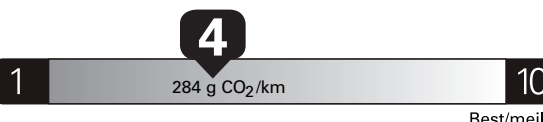

Carbon Dioxide Rating / Indice de dioxyde de carbone