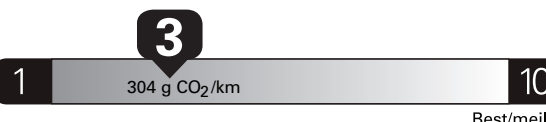

Carbon Dioxide Rating / Indice de dioxyde de carbone

Tailpipe emissions only / Émissions du tuyau d'échappement seulement