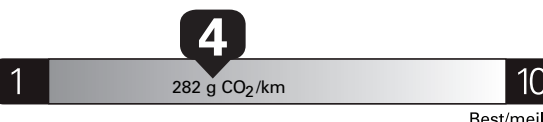

Carbon Dioxide Rating / Indice de dioxyde de carbone

Tailpipe emissions only / Émissions du tuyau d'échappement seulement