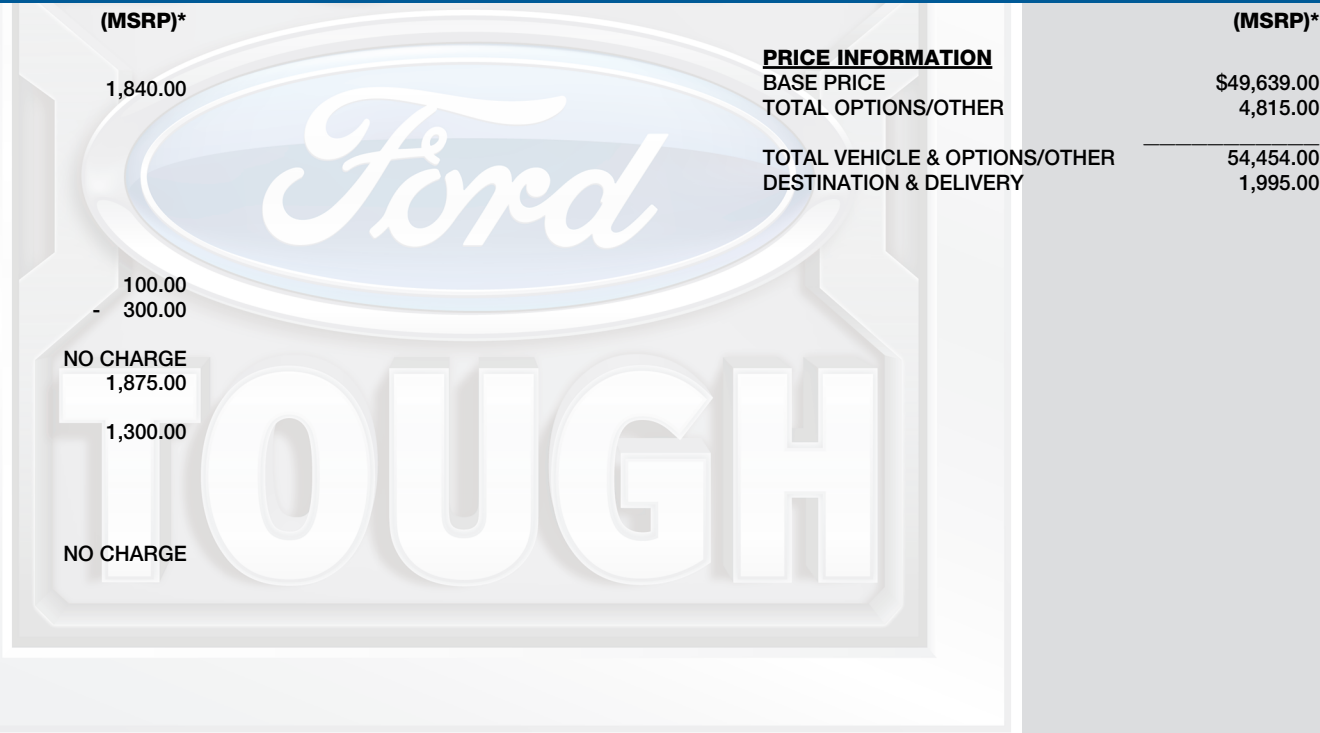

FUNCTIONAL

- 4X4 SYSTEM, ESOF
- AUTO HOLD
- AUTO START/STOP
- CURVE CONTROL
- DYNAMIC HITCH ASSIST
- ENGINE BLOCK HEATER
- FORDPASS CONNECT™
- HILL START ASSIST
- PRE-COLLISION ASSIST W/AEB
- REAR VIEW CAMERA
- SELECTSHIFT™ AUTO. TRANS
- SHOCKS, HEAVY DUTY
- SYNC4® 8" SCRIN

SAFETY/SECURITY

- ADVANCETRAC W/ ROLL STABILITY CONTROL
- AIR BAGS, SIDE
- AIRBAGS, DRIVER & PASS
- PASSIVE ANTI-THEFT SYSTEM
- SAFETY BELTS, ADJUSTABLE
- SOS POST CRASH ALERT SYST
- STOP LAMP, HIGH MOUNT CTR
- TIRE PRESSURE MONITOR SYS

WARRANTY

- 3 YR/60,000 KM BASIC
- 5YEAR/100,000 KM POWERTRAIN
- ROADSIDE ASSISTANCE 24 HRS

INCLUDED ON THIS VEHICLE

EQUIPMENT GROUP 101A

- XL SERIES
- CRUISE CONTROL
- POWER EQUIPMENT GROUP
- REVERSE SENSING SYSTEM

(MSRP)*

1,840.00

OPTIONAL EQUIPMENT/OTHER

- 2021 MODEL YEAR
- FEDERAL EXCISE TAX 100.00
- 3.5L V6 ECOBOOST ENGINE - 300.00
- 7850# GVWR PACKAGE
- 50 STATE EMISSIONS
- MAX TRAILER TOW PACKAGE 1,875.00
- .INTEGRATED TRLR BRAKE CNTRL
- HEAVY DUTY PAYLOAD PACKAGE 1,300.00
- .LT265/70R18C OWL ALL-TERRAIN
- .3.73 ELECTRONIC LOCK RR AXLE
- .18" SILVER ALUMINUM WHEEL
- 136 LITRE/ 36 GALLON FUEL TANK
- VINYL 40/20/40
- NO CHARGE

NO CHARGE

PRICE INFORMATION

BASE PRICE	$49,639.00
TOTAL OPTIONS/OTHER	4,815.00
TOTAL VEHICLE & OPTIONS/OTHER	54,454.00
DESTINATION & DELIVERY	1,995.00

(MSRP)*

SOLD TO/VENDU A Watkin Motors P.O. BOX 9 Vernon BC CAN V1T 4Y6	B70 034	RAMP ONE/ TERMINAL UN CW68	DEALER NO./CONCESSIONNAIRE B70 034
SHIP TO (IF OTHER THAN SOLD TO) / EXPEDIER A (SI AUTRE QUE L' ACHETEUR) Watkin Motors B7 034	Vernon BC	RAMP TWO/ TERMINAL DEUX	FINAL ASSEMBLY PLANT/ USINE DE MONTAGE KANSAS CITY
SHIP THROUGH/EXPEDIER VIA	METHOD OF TRANSP / MODE DE TRANSPORT CONVOY	ITEM #: B7-L231 O/T 1	

TOTAL MSRP $56,449.00

* MANUFACTURER'S SUGGESTED RETAIL PRICE = MSRP
* NOTE: THIS PRICE HAS BEEN DEVELOPED AS A GUIDE. DEALERS MAY SELL FOR LESS AND ARE NOT UNDER ANY OBLIGATION TO ACCEPT THIS SUGGESTED RETAIL PRICE.

SPECIAL ORDER

MF282 N RE 2X 135 000826 06 28 21

Gasoline Vehicle
Véhicule à essence