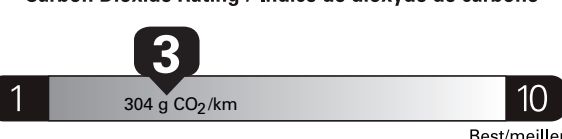

Carbon Dioxide Rating / Indice de dioxyde de carbone