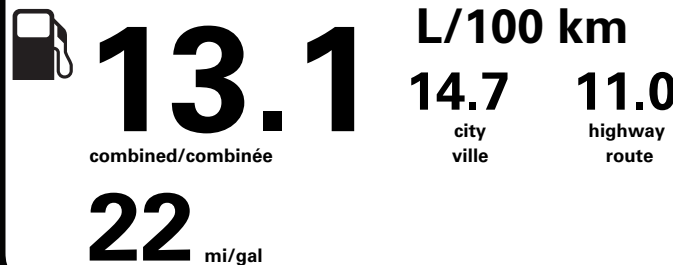

(MSRP)*

XLT SPORT PACKAGE 6,415.00
SPORT CLOTH 40/CONSOLE/40

(MSRP)*

500.00 NO CHARGE
PRICE INFORMATION
BASE PRICE 51,639.00
TOTAL OPTIONS/OTHER 9,925.00

(MSRP)*

TOTAL VEHICLE & OPTIONS/OTHER 61,564.00
DESTINATION & DELIVERY 1,995.00
TOTAL BEFORE REDUCTIONS 63,559.00
OFF ROAD DISCOUNT - 550.00
TOTAL REDUCTIONS - 550.00

SOLD TO/ VENDU A Centennial Ford Sales Ltd. Po Box 280 Watrous SK CAN S0K 4T0

B40 757

RAMP ONE/ TERMINAL UN

RA66

DEALER NO./CONCESSIONNAIRE

B40 757

TOTAL MSRP $63,009.00

SHIP TO (IF OTHER THAN SOLD TO) / EXPEDIER A (SI AUTRE QUE L'ACHETEUR)

RAMP TWO/ TERMINAL DEUX

FINAL ASSEMBLY PLANT/ USINE DE MONTAGE

DEARBORN

* MANUFACTURER'S SUGGESTED RETAIL PRICE = MSRP

* NOTE: THIS PRICE HAS BEEN DEVELOPED AS A GUIDE. DEALERS MAY SELL FOR LESS AND ARE NOT UNDER ANY OBLIGATION TO ACCEPT THIS SUGGESTED RETAIL PRICE.

SHIP THROUGH/EXPEDIER VIA

METHOD OF TRANSP / MODE DE TRANSPORT

ITEM #: B4-7354 O/T 2

RAIL

MJ221 N RE 2X 135 000727 09 22 21

Gasoline Vehicle
Véhicule à essence

Fuel Consumption / Consommation de carburant

Annual fuel COST
for an annual distance of 20,000 km, and an average fuel price of $1.25 per litre

$ 3 275

Coût annuel en carburant

pour une distance annuelle de 20 000 km, et un prix moyen du carburant de 1,25 $ par litre

Standard pickup trucks range from / Les camionnettes ordinaires font entre 8.9 - 16.3 L_e/100 km

L_e is gasoline litre equivalent
L_e signifie litre équivalent d'essence

Carbon Dioxide Rating / Indice de dioxyde de carbone

Tailpipe emissions only / Émissions du tuyau d'échappement seulement

Smog Rating / Indice de Smog

Estimates are based on Government of Canada approved criteria and testing methods. Vehicle's actual fuel consumption will vary.

Estimations établies selon des méthodes d'essai et des critères approuvés par le gouvernement du Canada. La consommation de carburant réelle du véhicule variera.

For more information visit

vehicles.nrcan.gc.ca

Pour plus d'information visitez

vehicules.nrcan.gc.ca

U.S. GOVERNMENT SAFETY RATINGS
COTES DE SÉCURITÉ DU GOUVERNEMENT AMÉRICAIN

Overall Vehicle Score / Cote globale du véhicule ★ ★ ★ ★ ★

Frontal Crash / Collision frontale Driver / Conducteur ★ ★ ★ ★ ★
Passenger / Passager ★ ★ ★ ★ ★

Side Crash / Collision latérale Front seat / Siège avant ★ ★ ★ ★ ★
Rear seat / Siège arrière ★ ★ ★ ★ ★

Rollover / Capotage ★ ★ ★ ★

Star ratings range from 1 to 5 stars (★★★★★), with 5 being the highest. Les cotes varient de 1 à 5 étoiles (★★★★★), 5 étant la cote la plus élevée.

Source: U.S. National Highway Traffic Safety Administration
For more information / Pour de plus amples renseignements
www.safercar.gov

1FTFW1E88MFC82985

FordPass Connect™

Download the FordPass™ app* and you can:

- Access Vehicle Control Features
- Remotely start, lock and unlock your vehicle.
- Locate your vehicle and check approximate fuel range.
- Receive vehicle health alerts.

Activate 4G LTE Wi-Fi Hotspot

- New vehicles include a 3-month or 3GB data (whichever comes first) Wi-Fi trial.
- Connect up to ten Wi-Fi-equipped devices.

The FordPass Connect™ modem is active and sending vehicle data (e.g., diagnostics) to Ford. See in-vehicle Settings for connectivity options.

Scan code not operational at this time

FOR PLANT USE ONLY

Insist on Ford Protect! The only extended service plan fully backed by Ford and honored at every Ford dealership in the US and Canada. See your Ford dealer for additional details, or visit www.ford.ca for more information.

Personalize your vehicle with Ford Custom Accessories. Genuine Ford Accessories are engineered for your vehicle and can be included under the Ford New Vehicle Limited Warranty. Certain conditions, limitations and exclusions apply. See your Dealer for details.