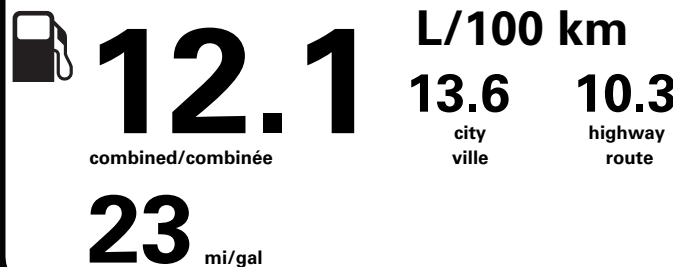

PRICE INFORMATION

Table with 2 columns: Description, (MSRP)*. Includes BASE PRICE ($59,125.00), TOTAL OPTIONS/OTHER (11,965.00), TOTAL VEHICLE & OPTIONS/OTHER DESTINATION & DELIVERY (71,090.00), and 2,295.00.

"THIS VEH. NOT INTENDED FOR SALE OR REGISTRATION IN US" RETAIL PRICES EXCLUDE GST/HST

SOLD TO/VENDU A Listowel Ford 1199 Wallace Ave North Listowel ON CAN N4W 1T8

B80 568

RAMP ONE/ TERMINAL UN

CS59

DEALER NO./CONCESSIONNAIRE

B80 568

TOTAL MSRP $73,385.00

SHIP TO (IF OTHER THAN SOLD TO) / EXPEDIER A (SI AUTRE QUE L'ACHETEUR) Listowel Ford 1199 Wallace Ave North Listowel ON CAN N4W 1T8

B80 568

RAMP TWO/ TERMINAL DEUX

FINAL ASSEMBLY PLANT/ USINE DE MONTAGE DEARBORN

* MANUFACTURER'S SUGGESTED RETAIL PRICE = MSRP

* NOTE: THIS PRICE HAS BEEN DEVELOPED AS A GUIDE. DEALERS MAY SELL FOR LESS AND ARE NOT UNDER ANY OBLIGATION TO ACCEPT THIS SUGGESTED RETAIL PRICE.

SHIP THROUGH/EXPEDIER VIA

COMMERCE VPC 15200 COMMERCE DR DEARBORN MI

METHOD OF TRANSP/ MODE DE TRANSPORT

CONVOY

ITEM #: B8-B045 O/T 2

PJ271 N RE 2X 345 000749 09 27 23

Canada

ENERGUIDE

Gasoline Vehicle Véhicule à essence

Fuel Consumption / Consommation de carburant

Annual fuel COST for an annual distance of 20,000 km, and an average fuel price of $1.25 per litre

$ 3 025

Coût annuel en carburant

pour une distance annuelle de 20 000 km, et un prix moyen du carburant de 1,25 $ par litre

Standard pickup trucks range from / Les camionnettes ordinaires font entre 8.9 - 19.8 L_e/100 km

L_e is gasoline litre equivalent L_e signifie litre équivalent d'essence

Carbon Dioxide Rating / Indice de dioxyde de carbone

Tailpipe emissions only / Émissions du tuyau d'échappement seulement

Smog Rating / Indice de Smog

Estimates are based on Government of Canada approved criteria and testing methods. Vehicle's actual fuel consumption will vary.

Estimations établies selon des méthodes d'essai et des critères approuvés par le gouvernement du Canada. La consommation de carburant réelle du véhicule variera.

For more information visit

vehicles.nrcan.gc.ca

Pour plus d'information visitez

vehicules.nrcan.gc.ca

U.S. GOVERNMENT SAFETY RATINGS COTES DE SÉCURITÉ DU GOUVERNEMENT AMÉRICAIN

Table with 3 columns: Rating Category, Driver / Conducteur / Passenger / Passager, and Star Rating (1-5 stars).

Star ratings range from 1 to 5 stars (*****), with 5 being the highest. Les cotes varient de 1 à 5 étoiles (*****), 5 étant la cote la plus élevée.

Source: U.S. National Highway Traffic Safety Administration For more information / Pour de plus amples renseignements www.safercar.gov

1FTFW1E87PFC98082

FordPass Connect™

Download the FordPass™ app* and you can:

- Access Vehicle Control Features Remotely start, lock and unlock your vehicle. Locate your vehicle and check approximate fuel range. Receive vehicle health alerts.

- Activate 4G LTE Wi-Fi Hotspot New vehicles include a 3-month or 3GB data (whichever comes first) Wi-Fi trial. Connect up to ten Wi-Fi-equipped devices.

The FordPass Connect™ modem is active and sending vehicle data (e.g., diagnostics) to Ford. See in-vehicle Settings for connectivity options.

Scan code not operational at this time

FOR PLANT USE ONLY

Insist on Ford Protect! The only extended service plan fully backed by Ford and honored at every Ford dealership in the US and Canada. See your Ford dealer for additional details, or visit www.ford.ca for more information.

Personalize your vehicle with Ford Custom Accessories. Genuine Ford Accessories are engineered for your vehicle and can be included under the Ford New Vehicle Limited Warranty. Certain conditions, limitations and exclusions apply. See your Dealer for details.

2202310062300