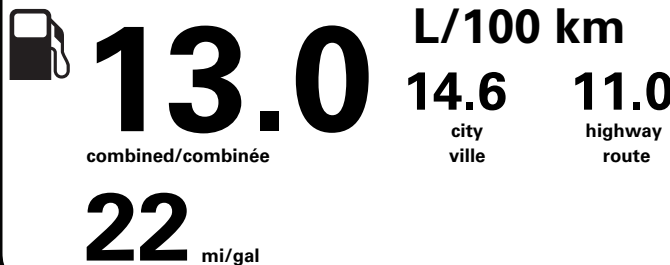

OPTIONAL EQUIPMENT/OTHER

- 2022 MODEL YEAR FEDERAL EXCISE TAX 3.5L V6 ECOBOOST ENGINE 275/60R-20 BSW ALL-TERRAIN 3.55 ELECTRONIC LOCK RR AXLE 7150# GVWR PACKAGE 50 STATE EMISSIONS 400W OUTLET CNCTD NAV/SIRIUS XM REMOVAL AUTO START-STOP REMOVAL TRAILER TOW PACKAGE INTEGRATED TRLR BRAKE CNTRL MIRROR MAN FOLD W/POWER GLASS FX4 OFF ROAD PACKAGE SKID PLATES ONBOARD SCALE W/ SMART HITCH POWER-ADJUSTABLE PEDALS TAILGATE STEP 20" 6-SPOKE DARK ALLOY WHEEL 136 LITRE/ 36 GALLON FUEL TANK

(MSRP)*

XLT SPORT PACKAGE 6,040.00 SPORT CLOTH 40/CONSOLE/40

(MSRP)*

500.00 NO CHARGE

(MSRP)*

PRICE INFORMATION BASE PRICE $57,350.00 TOTAL OPTIONS/OTHER 8,940.00

TOTAL VEHICLE & OPTIONS/OTHER DESTINATION & DELIVERY 66,290.00 2,095.00

"THIS VEH. NOT INTENDED FOR SALE OR REGISTRATION IN US" RETAIL PRICES EXCLUDE GST/HST

Table with columns: SOLD TO/VENDU A, RAMP ONE/TERMINAL UN, DEALER NO./CONCESSIONNAIRE, SHIP TO, RAMP TWO/TERMINAL DEUX, FINAL ASSEMBLY PLANT/USINE DE MONTAGE, SHIP THROUGH/EXPEDIER VIA, METHOD OF TRANSP/MODE DE TRANSPORT, ITEM #.

TOTAL MSRP $68,385.00

* MANUFACTURER'S SUGGESTED RETAIL PRICE = MSRP * NOTE: THIS PRICE HAS BEEN DEVELOPED AS A GUIDE. DEALERS MAY SELL FOR LESS AND ARE NOT UNDER ANY OBLIGATION TO ACCEPT THIS SUGGESTED RETAIL PRICE.

NK282 N RE 2X 235 000359 10 28 22

Canada

ENERGUIDE

Gasoline Vehicle Véhicule à essence

Fuel Consumption / Consommation de carburant

Annual fuel COST for an annual distance of 20,000 km, and an average fuel price of $1.00 per litre

$ 2 600

Coût annuel en carburant

pour une distance annuelle de 20 000 km, et un prix moyen du carburant de 1,00 $ par litre

Standard pickup trucks range from / Les camionnettes ordinaires font entre 8.8 - 19.8 L_e/100 km

L_e is gasoline litre equivalent L_e signifie litre équivalent d'essence

Carbon Dioxide Rating / Indice de dioxyde de carbone

Smog Rating / Indice de Smog

Tailpipe emissions only / Émissions du tuyau d'échappement seulement

Estimates are based on Government of Canada approved criteria and testing methods. Vehicle's actual fuel consumption will vary.

Estimations établies selon des méthodes d'essai et des critères approuvés par le gouvernement du Canada. La consommation de carburant réelle du véhicule variera.

For more information visit vehicles.nrcan.gc.ca

Pour plus d'information visitez vehicules.nrcan.gc.ca

U.S. GOVERNMENT SAFETY RATINGS COTES DE SÉCURITÉ DU GOUVERNEMENT AMÉRICAIN

Overall Vehicle Score / Cote globale du véhicule ★ ★ ★ ★ ★

Frontal Crash / Collision frontale Driver / Conducteur ★ ★ ★ ★ ★ Passenger / Passager ★ ★ ★ ★ ★

Side Crash / Collision latérale Front seat / Siège avant ★ ★ ★ ★ ★ Rear seat / Siège arrière ★ ★ ★ ★ ★

Rollover / Capotage ★ ★ ★ ★

Star ratings range from 1 to 5 stars (★★★★★), with 5 being the highest. Les cotes varient de 1 à 5 étoiles (★★★★★), 5 étant la cote la plus élevée.

Source: U.S. National Highway Traffic Safety Administration For more information / Pour de plus amples renseignements www.safercar.gov

1FTFW1E87NKF14551

FordPass Connect™

Download the FordPass™ app* and you can:

- Access Vehicle Control Features Remotely start, lock and unlock your vehicle. Locate your vehicle and check approximate fuel range. Receive vehicle health alerts.

- Activate 4G LTE Wi-Fi Hotspot New vehicles include a 3-month or 3GB data (whichever comes first) Wi-Fi trial. Connect up to ten Wi-Fi-equipped devices.

The FordPass Connect™ modem is active and sending vehicle data (e.g., diagnostics) to Ford. See in-vehicle Settings for connectivity options.

Scan code not operational at this time

FOR PLANT USE ONLY

Insist on Ford Protect! The only extended service plan fully backed by Ford and honored at every Ford dealership in the US and Canada. See your Ford dealer for additional details, or visit www.ford.ca for more information.

Personalize your vehicle with Ford Custom Accessories. Genuine Ford Accessories are engineered for your vehicle and can be included under the Ford New Vehicle Limited Warranty. Certain conditions, limitations and exclusions apply. See your Dealer for details.

2202211051552