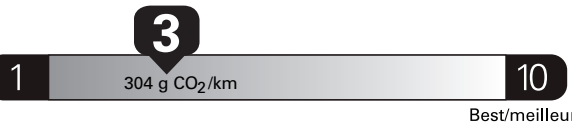

TOTAL VEHICLE & OPTIONS/OTHER DESTINATION & DELIVERY 62,875.00 2,095.00

(MSRP)*

"THIS VEH. NOT INTENDED FOR SALE OR REGISTRATION IN US" RETAIL PRICES EXCLUDE GST/HST

SOLD TO/VENDU A Ducharme Motors Ltd 5714 50th Avenue Bonnyville AB CAN T9N 2K8

B60 022

RAMP ONE/ TERMINAL UN

RA67

DEALER NO./CONCESSIONNAIRE

B60 022

SHIP TO (IF OTHER THAN SOLD TO) / EXPEDIER A (SI AUTRE QUE L'ACHETEUR)

RAMP TWO/ TERMINAL DEUX

FINAL ASSEMBLY PLANT/ USINE DE MONTAGE

DEARBORN

SHIP THROUGH/EXPEDIER VIA

METHOD OF TRANSP / MODE DE TRANSPORT

ITEM #: B6-9966 O/T 5

RAIL

NG121 N RE 2X 235 000449 07 12 22

TOTAL MSRP $64,970.00

* MANUFACTURER'S SUGGESTED RETAIL PRICE = MSRP

* NOTE: THIS PRICE HAS BEEN DEVELOPED AS A GUIDE. DEALERS MAY SELL FOR LESS AND ARE NOT UNDER ANY OBLIGATION TO ACCEPT THIS SUGGESTED RETAIL PRICE.

Canada

ENERGUIDE

Gasoline Vehicle Véhicule à essence

Fuel Consumption / Consommation de carburant

13.0 L/100 km combined/combiniée 14.6 city ville 11.0 highway route 22 mi/gal

Annual fuel COST for an annual distance of 20,000 km, and an average fuel price of $1.00 per litre

$ 2 600

Coût annuel en carburant

pour une distance annuelle de 20 000 km, et un prix moyen du carburant de 1,00 $ par litre

Standard pickup trucks range from / Les camionnettes ordinaires font entre 8.8 - 19.8 L_e/100 km

L_e is gasoline litre equivalent L_e signifie litre équivalent d'essence

Carbon Dioxide Rating / Indice de dioxyde de carbone

Tailpipe emissions only / Émissions du tuyau d'échappement seulement