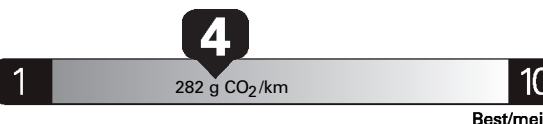

Carbon Dioxide Rating / Indice de dioxyde de carbone