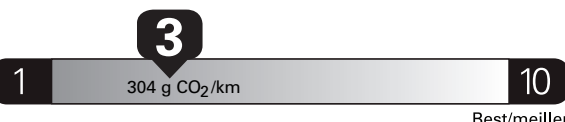

Carbon Dioxide Rating / Indice de dioxyde de carbone