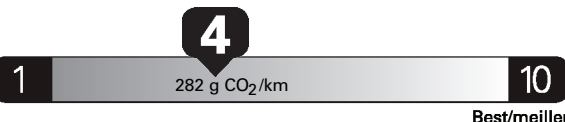

Carbon Dioxide Rating / Indice de dioxyde de carbone