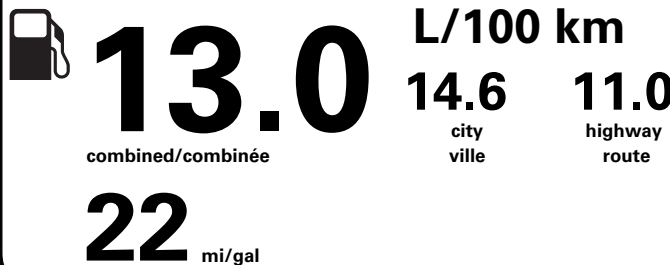

OPTIONAL EQUIPMENT/OTHER

- 2022 MODEL YEAR FEDERAL EXCISE TAX RAPID RED MET TINTED CC 3.5L V6 ECOBOOST ENGINE 275/60R-20 BSW ALL-TERRAIN 3.55 ELECTRONIC LOCK RR AXLE 7050# GVWR PACKAGE SKID PLATES 50 STATE EMISSIONS 400W OUTLET CNCTD BUILT-IN NAV(3-YR INCL) AUTO START-STOP REMOVAL TRAILER TOW PACKAGE INTEGRATED TRLR BRAKE CNTRL MIRROR MAN FOLD W/POWER GLASS B&O SOUND SYSTEM, 8 SPKR POWER-ADJUSTABLE PEDALS TAILGATE STEP 20" 6-SPOKE DARK ALLOY WHEEL 136 LITRE/ 36 GALLON FUEL TANK

(MSRP)*

XLT SPORT PACKAGE 6,040.00 SPORT CLOTH 40/CONSOLE/40

(MSRP)*

500.00 NO CHARGE

(MSRP)*

PRICE INFORMATION BASE PRICE $50,705.00 TOTAL OPTIONS/OTHER 14,210.00 TOTAL VEHICLE & OPTIONS/OTHER DESTINATION & DELIVERY 64,915.00 1,995.00

"THIS VEH. NOT INTENDED FOR SALE OR REGISTRATION IN US" RETAIL PRICES EXCLUDE GST/HST

Table with columns: SOLD TO/VEVENDU A, RAMP ONE/TERMINAL UN, DEALER NO./CONCESSIONNAIRE, RAMP TWO/TERMINAL DEUX, FINAL ASSEMBLY PLANT/USINE DE MONTAGE, METHOD OF TRANSP/MODE DE TRANSPORT, ITEM #:

TOTAL MSRP $66,910.00

* MANUFACTURER'S SUGGESTED RETAIL PRICE = MSRP * NOTE: THIS PRICE HAS BEEN DEVELOPED AS A GUIDE. DEALERS MAY SELL FOR LESS AND ARE NOT UNDER ANY OBLIGATION TO ACCEPT THIS SUGGESTED RETAIL PRICE.

Canada

ENERGUIDE

Gasoline Vehicle Véhicule à essence

Fuel Consumption / Consommation de carburant

Annual fuel COST for an annual distance of 20,000 km, and an average fuel price of $1.00 per litre

$ 2 600

Coût annuel en carburant

pour une distance annuelle de 20 000 km, et un prix moyen du carburant de 1,00 $ par litre

Standard pickup trucks range from / Les camionnettes ordinaires font entre 8.8 - 19.8 L_e/100 km

L_e is gasoline litre equivalent L_e signifie litre équivalent d'essence