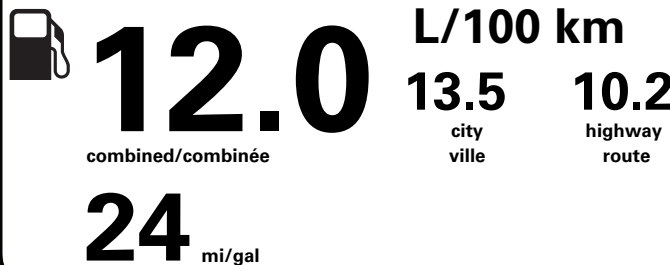

Fuel Consumption / Consommation de carburant

Annual fuel COST
for an annual distance of 20,000 km, and an average fuel price of $1.25 per litre

$ 3 000

Coût annuel en carburant

pour une distance annuelle de 20 000 km, et un prix moyen du carburant de 1,25 $ par litre

Standard pickup trucks range from /
Les camionnettes ordinaires font entre
8.9 - 16.3 L_e/100 km

L_e is gasoline litre equivalent
L_e signifie litre équivalent d'essence

Carbon Dioxide Rating / Indice de dioxyde de carbone

Tailpipe emissions only / Émissions du tuyau d'échappement seulement

Smog Rating / Indice de Smog

Estimates are based on Government of Canada approved criteria and testing methods. Vehicle's actual fuel consumption will vary.

Estimations établies selon des méthodes d'essai et des critères approuvés par le gouvernement du Canada. La consommation de carburant réelle du véhicule variera.

For more information visit

vehicles.nrcan.gc.ca

Pour plus d'information visitez

vehicules.nrcan.gc.ca

U.S. GOVERNMENT SAFETY RATINGS
COTES DE SÉCURITÉ DU GOUVERNEMENT AMÉRICAIN

Overall Vehicle Score / Cote globale du véhicule	Not Rated / Non coté	
Frontal Crash Collision frontale	Driver / Conducteur Passenger / Passager	Not Rated / Non coté Not Rated / Non coté
Side Crash Collision latérale	Front seat / Siège avant Rear seat / Siège arrière	Not Rated / Non coté Not Rated / Non coté
Rollover / Capotage	Not Rated / Non coté	

Star ratings range from 1 to 5 stars (*****), with 5 being the highest.
Les cotes varient de 1 à 5 étoiles (*****), 5 étant la cote la plus élevée.

Source: U.S. National Highway Traffic Safety Administration
For more information / Pour de plus amples renseignements
www.safercar.gov

1FTFW1E81MFC53036

FordPass Connect™

Download the FordPass™ app* and you can:

1. Access Vehicle Control Features
2. Remotely start, lock and unlock your vehicle.
   - Locate your vehicle and check approximate fuel range.
   - Receive vehicle health alerts.

1. Activate 4G LTE Wi-Fi Hotspot
2. New vehicles include a 3-month or 3GB data (whichever comes first) Wi-Fi trial.
   - Connect up to ten Wi-Fi-equipped devices.

The FordPass Connect™ modem is active and sending vehicle data (e.g., diagnostics) to Ford. See in-vehicle Settings for connectivity options.

Scan code not operational at this time

FOR PLANT USE ONLY

Insist on Ford Protect! The only extended service plan fully backed by Ford and honored at every Ford dealership in the US and Canada. See your Ford dealer for additional details, or visit www.ford.ca for more information.

Personalize your vehicle with Ford Custom Accessories. Genuine Ford Accessories are engineered for your vehicle and can be included under the Ford New Vehicle Limited Warranty. Certain conditions, limitations and exclusions apply. See your Dealer for details.