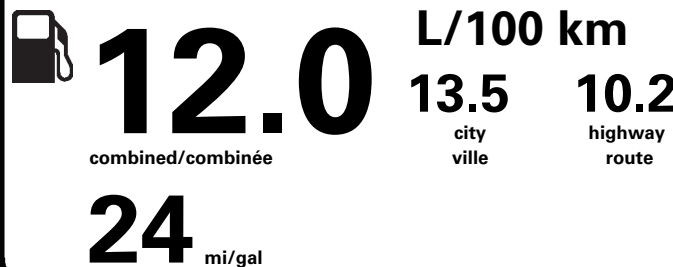

(MSRP)*

PRICE INFORMATION

BASE PRICE	$64,195.00
TOTAL OPTIONS/OTHER	11,495.00
TOTAL VEHICLE & OPTIONS/OTHER	75,690.00
DESTINATION & DELIVERY	1,950.00

(MSRP)*

SOLD TO/VENDU A Country Ford Inc 213 2nd Ave E Wilkie SK CAN S0K 4W0	B40 438	RAMP ONE/ TERMINAL UN RA66	DEALER NO./CONCESSIONNAIRE B40 438	TOTAL MSRP $77,640.00
SHIP TO (IF OTHER THAN SOLD TO) / EXPEDIER A (SI AUTRE QUE L'ACHETEUR)	RAMP TWO/ TERMINAL DEUX	FINAL ASSEMBLY PLANT/ USINE DE MONTAGE DEARBORN	* MANUFACTURER'S SUGGESTED RETAIL PRICE = MSRP * NOTE: THIS PRICE HAS BEEN DEVELOPED AS A GUIDE. DEALERS MAY SELL FOR LESS AND ARE NOT UNDER ANY OBLIGATION TO ACCEPT THIS SUGGESTED RETAIL PRICE.	
SHIP THROUGH/EXPEDIER VIA	METHOD OF TRANSP / MODE DE TRANSPORT RAIL	ITEM #: B4-T393 O/T 2	MF141 N RE 2X 130 000200 06 14 21	

Gasoline Vehicle
Véhicule à essence

Fuel Consumption / Consommation de carburant

Annual fuel COST
for an annual distance of 20,000 km, and an average fuel price of $1.25 per litre

$ 3 000

Coût annuel en carburant

pour une distance annuelle de 20 000 km, et un prix moyen du carburant de 1,25 $ par litre

Standard pickup trucks range from /
Les camionnettes ordinaires font entre
8.9 - 16.3 L_e/100 km

L_e is gasoline litre equivalent
L_e signifie litre équivalent d'essence

Carbon Dioxide Rating / Indice de dioxyde de carbone

Smog Rating / Indice de Smog

Tailpipe emissions only / Émissions du tuyau d'échappement seulement

Estimates are based on Government of Canada approved criteria and testing methods. Vehicle's actual fuel consumption will vary.

Estimations établies selon des méthodes d'essai et des critères approuvés par le gouvernement du Canada. La consommation de carburant réelle du véhicule variera.

For more information visit

vehicles.nrcan.gc.ca

Pour plus d'information visitez

vehicules.nrcan.gc.ca

**U.S. GOVERNMENT SAFETY RATINGS
COTES DE SÉCURITÉ DU GOUVERNEMENT AMÉRICAIN**

Overall Vehicle Score / Cote globale du véhicule	Not Rated / Non coté	
Frontal Crash Collision frontale	Driver / Conducteur Passenger / Passager	Not Rated / Non coté Not Rated / Non coté
Side Crash Collision latérale	Front seat / Siège avant Rear seat / Siège arrière	Not Rated / Non coté Not Rated / Non coté
Rollover / Capotage	Not Rated / Non coté	

Star ratings range from 1 to 5 stars (★★★★★), with 5 being the highest. Les cotes varient de 1 à 5 étoiles (★★★★★), 5 étant la cote la plus élevée.

Source: U.S. National Highway Traffic Safety Administration
For more information / Pour de plus amples renseignements
www.safercar.gov

1FTFW1E81MFB82629

FordPass Connect™

Download the FordPass™ app* and you can:

1. **Access Vehicle Control Features**
2. Remotely start, lock and unlock your vehicle.
   - Locate your vehicle and check approximate fuel range.
   - Receive vehicle health alerts.

1. **Activate 4G LTE Wi-Fi Hotspot**
2. New vehicles include a 3-month or 3GB data (whichever comes first) Wi-Fi trial.
   - Connect up to ten Wi-Fi-equipped devices.

The FordPass Connect™ modem is active and sending vehicle data (e.g., diagnostics) to Ford. See in-vehicle Settings for connectivity options.

Scan code not operational at this time

FOR PLANT USE ONLY

Insist on Ford Protect! The only extended service plan fully backed by Ford and honored at every Ford dealership in the US and Canada. See your Ford dealer for additional details, or visit www.ford.ca for more information.

Personalize your vehicle with Ford Custom Accessories. Genuine Ford Accessories are engineered for your vehicle and can be included under the Ford New Vehicle Limited Warranty. Certain conditions, limitations and exclusions apply. See your Dealer for details.