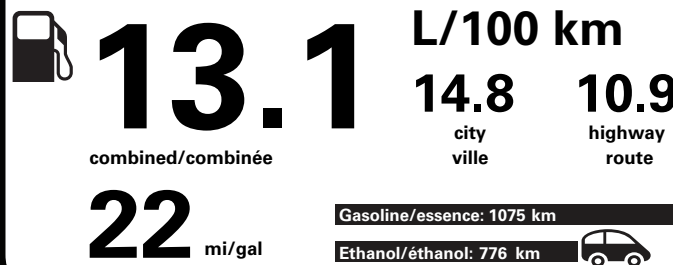

SAFETY/SECURITY

- AIR BAGS, SIDE AIRBAGS, DRIVER & PASS PERIMETER ALARM ROLL STABILITY CONTROL SAFETY BELTS, ADJUSTABLE SOS POST CRASH ALERT SYST STOP LAMP, HIGH MOUNT CTR TIRE PRESSURE MONITOR SYS

WARRANTY

- 3 YR/60,000 KM BASIC 5YEAR/100,000 KM POWERTRAIN ROADSIDE ASSISTANCE 24 HRS

INCLUDED ON THIS VEHICLE

EQUIPMENT GROUP 301A

- XLT SERIES BOXLINK CARGO SYSTEM ELECTRONIC AUTO TEMP CONTROL SYNC 4 SIRIUS XM SATELLITE RADIO 8-WAY POWER DRIVERS SEAT

OPTIONAL EQUIPMENT/OTHER

- 2021 MODEL YEAR FEDERAL EXCISE TAX 5.0L V8 ENGINE LT265/70R18C OWL ALL-TERRAIN 3.31 RATIO REGULAR AXLE 7050# GVWR PACKAGE LT TIRE CAPABILITY PACKAGE 50 STATE EMISSIONS INTERIOR WORK SURFACE TRAILER TOW PACKAGE .INTEGRATED TRLR BRAKE CNTRL MIRROR MAN FOLD W/POWER GLASS TAILGATE STEP 136 LITRE/ 36 GALLON FUEL TANK XTR PACKAGE .6" CHROME RUNNING BOARD .18" CHROME-LIKE PVD WHEELS FLEX FUEL VEHICLE

(MSRP)*

2,715.00

100.00

3,550.00

350.00

NO CHARGE

NO CHARGE

400.00

1,125.00

470.00

1,350.00

PRICE INFORMATION

Table with 2 columns: Description, (MSRP)*. Includes BASE PRICE $48,589.00, TOTAL OPTIONS/OTHER 10,060.00, TOTAL VEHICLE & OPTIONS/OTHER DESTINATION & DELIVERY 58,649.00, 1,995.00.

Canada

ENERGUIDE

E85 Gasoline-Ethanol Vehicle Véhicule à essence-éthanol

Fuel Consumption / Consommation de carburant

Annual fuel COST for an annual distance of 20,000 km, and an average fuel price of $1.25 per litre

$ 3 275

Coût annuel en carburant

pour une distance annuelle de 20 000 km, et un prix moyen du carburant de 1,25 $ par litre

Standard pickup trucks range from / Les camionnettes ordinaires font entre 8.9 - 16.3 L_e/100 km

L_e is gasoline litre equivalent L_e signifie litre équivalent d'essence