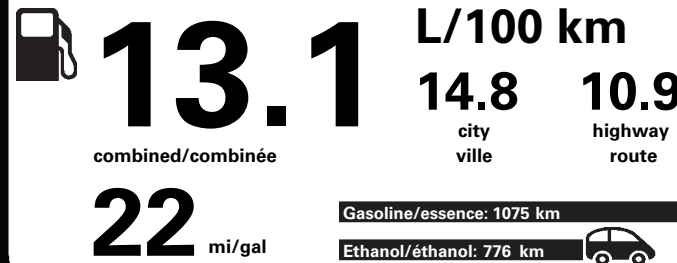

(MSRP)*

XTR PACKAGE 6,415.00
.6" CHROME RUNNING BOARD
BEDLINER SPRAY-IN *ACCY
FLEX FUEL VEHICLE

(MSRP)*

NO CHARGE
PRICE INFORMATION
BASE PRICE $50,989.00
TOTAL OPTIONS/OTHER 10,625.00

(MSRP)*

TOTAL VEHICLE & OPTIONS/OTHER 61,614.00
DESTINATION & DELIVERY 1,950.00

"THIS VEH. NOT INTENDED FOR
SALE OR REGISTRATION IN US"
RETAIL PRICES EXCLUDE
GST/HST

SOLD TO/VENDU A
A.M. Ford Sales Ltd
2795 Highway Drive
Trail BC CAN V1R 2T1

B70 223

RAMP ONE/
TERMINAL UN

CW7C

DEALER NO./CONCESSIONNAIRE

B70 223

TOTAL MSRP $63,564.00

SHIP TO (IF OTHER THAN SOLD TO) /
EXPEDIER A (SI AUTRE QUE L'ACHETEUR)
A.M. Ford Sales Ltd B70 223
2795 Highway Drive
Trail BC CAN V1R 2T1

RAMP TWO/
TERMINAL DEUX

FINAL ASSEMBLY PLANT/
USINE DE MONTAGE

KANSAS CITY

* MANUFACTURER'S SUGGESTED RETAIL PRICE = MSRP

* NOTE: THIS PRICE HAS BEEN DEVELOPED AS A GUIDE. DEALERS MAY SELL FOR LESS AND ARE NOT UNDER ANY OBLIGATION TO ACCEPT THIS SUGGESTED RETAIL PRICE.

SHIP THROUGH/EXPEDIER VIA

KANSAS CITY VPC
8250 NE UNGD P163
KANSAS CITY MO

METHOD OF TRANSP /
MODE DE TRANSPORT

CONVOY

ITEM #: B7-K935 O/T 2

LM212 N RE 2X 120 001289 12 21 20

E85 Gasoline-Ethanol Vehicle
Véhicule à essence-éthanol

Fuel Consumption / Consommation de carburant

Annual fuel COST
for an annual distance of 20,000 km, and an average fuel price of $1.25 per litre

$ 3 275

Coût annuel en carburant

pour une distance annuelle de 20 000 km, et un prix moyen du carburant de 1,25 $ par litre

Standard pickup trucks range from /
Les camionnettes ordinaires font entre
8.9 - 16.3 L_e/100 km

L_e is gasoline litre equivalent
L_e signifie litre équivalent d'essence