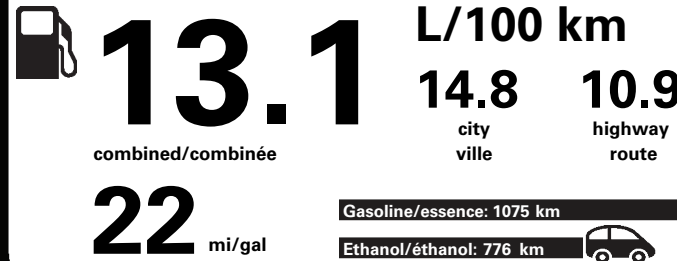

OPTIONAL EQUIPMENT/OTHER

- 2021 MODEL YEAR
- FEDERAL EXCISE TAX
- STAR WHITE MET TRI-COAT
- .FORD CO-PILOT360 ASSIST 2.0
- 5.0L V8 ENGINE
- 3.73 ELECTRONIC LOCK RR AXLE
- 7050# GVWR PACKAGE
- 50 STATE EMISSIONS
- TWIN PANEL MOONROOF
- TRAILER TOW PACKAGE
- FX4 OFF ROAD PACKAGE
- .SKID PLATES
- POWER TAILGATE
- .TAILGATE STEP
- 136 LITRE/ 36 GALLON FUEL TANK
- LARIAT CHROME APPEARANCE PKG
- .275/65R18 OWL ALL-TERRAIN
- .6" CHROME RUNNING BOARD
- .18" CHROME-LIKE PVD WHEELS
- LEATHER BUCKET SEATS W/CONSOLE
- BEDLINER SPRAY-IN *ACCY
- FLEX FUEL VEHICLE

(MSRP)*

4245.00

100.00

550.00

2650.00

NO CHARGE

NO CHARGE

1750.00

NO CHARGE

950.00

800.00

NO CHARGE

NO CHARGE

NO CHARGE

NO CHARGE

600.00

PRICE INFORMATION

BASE PRICE $61,845.00
TOTAL OPTIONS/OTHER 11645.00

TOTAL VEHICLE & OPTIONS/OTHER 73490.00
TRANSPORTATION & HANDLING 1950.00

(MSRP)*

"THIS VEH. NOT INTENDED FOR SALE OR REGISTRATION IN US" RETAIL PRICES EXCLUDE GST/HST

TOTAL MSRP $75,440.00

* MANUFACTURER'S SUGGESTED RETAIL PRICE = MSRP

* NOTE: THIS PRICE HAS BEEN DEVELOPED AS A GUIDE. DEALERS MAY SELL FOR LESS AND ARE NOT UNDER ANY OBLIGATION TO ACCEPT THIS SUGGESTED RETAIL PRICE.

RAMP ONE/ TERMINAL UN

RA64

RAMP TWO/ TERMINAL DEUX

FINAL ASSEMBLY PLANT/ USINE DE MONTAGE

DEARBORN

METHOD OF TRANSP/ MODE DE TRANSPORT

RAIL

ITEM #: B4-S302 O/T 2

M435 D TE A6 120 002576 02 25 21

E85 Gasoline-Ethanol Vehicle
Véhicule à essence-éthanol

Fuel Consumption / Consommation de carburant

Annual fuel COST
for an annual distance of 20,000 km, and an average fuel price of $1.25 per litre

$ 3 275

Coût annuel en carburant

pour une distance annuelle de 20 000 km, et un prix moyen du carburant de 1,25 $ par litre

Standard pickup trucks range from /
Les camionnettes ordinaires font entre
8.9 - 16.3 L_e/100 km

L_e is gasoline litre equivalent
L_e signifie litre équivalent d'essence

Carbon Dioxide Rating / Indice de dioxyde de carbone

Tailpipe emissions only / Émissions du tuyau d'échappement seulement

Smog Rating / Indice de Smog

Estimates are based on Government of Canada approved criteria and testing methods. Vehicle's actual fuel consumption will vary.

Estimations établies selon des méthodes d'essai et des critères approuvés par le gouvernement du Canada. La consommation de carburant réelle du véhicule variera.

For more information visit

vehicles.nrcan.gc.ca

Pour plus d'information visitez

vehicules.nrcan.gc.ca

**U.S. GOVERNMENT SAFETY RATINGS
COTES DE SÉCURITÉ DU GOUVERNEMENT AMÉRICAIN**

Overall Vehicle Score / Cote globale du véhicule	Not Rated / Non coté	
Frontal Crash Collision frontale	Driver / Conducteur Passenger / Passager	Not Rated / Non coté Not Rated / Non coté
Side Crash Collision latérale	Front seat / Siège avant Rear seat / Siège arrière	Not Rated / Non coté Not Rated / Non coté
Rollover / Capotage	Not Rated / Non coté	

Star ratings range from 1 to 5 stars (★★★★★), with 5 being the highest. Les cotes varient de 1 à 5 étoiles (★★★★★), 5 étant la cote la plus élevée.

Source: U.S. National Highway Traffic Safety Administration
For more information / Pour de plus amples renseignements
www.safercar.gov

1FTFW1E5XMFA82406

FordPass Connect™

Download the FordPass™ app* and you can:

Access Vehicle Control Features

- Remotely start, lock and unlock your vehicle.
- Locate your vehicle and check approximate fuel range.
- Receive vehicle health alerts.

Activate 4G LTE Wi-Fi Hotspot

- New vehicles include a 3-month or 3GB data (whichever comes first) Wi-Fi trial.
- Connect up to ten Wi-Fi-equipped devices.

The FordPass Connect™ modem is active and sending vehicle data (e.g., diagnostics) to Ford. See in-vehicle Settings for connectivity options.

Scan code not operational at this time

FOR PLANT USE ONLY

Insist on Ford Protect! The only extended service plan fully backed by Ford and honored at every Ford dealership in the US and Canada. See your Ford dealer for additional details, or visit www.ford.ca for more information.

Personalize your vehicle with Ford Custom Accessories. Genuine Ford Accessories are engineered for your vehicle and can be included under the Ford New Vehicle Limited Warranty. Certain conditions, limitations and exclusions apply. See your Dealer for details.