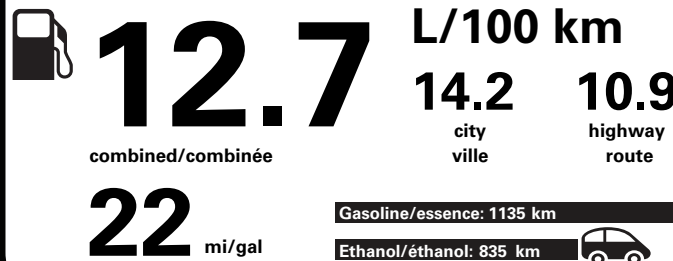

PRICE INFORMATION

Table with 2 columns: Description, (MSRP)*. Includes BASE PRICE ($74,950.00), TOTAL OPTIONS/OTHER (13,635.00), TOTAL VEHICLE & OPTIONS/OTHER DESTINATION & DELIVERY (88,585.00), and 2,295.00.

"THIS VEH. NOT INTENDED FOR SALE OR REGISTRATION IN US" RETAIL PRICES EXCLUDE GST/HST

Table with 4 columns: Dealer info (Lacombe Ford Sales Ltd), Dealer ID (B60 277), Terminal (CA68), Dealer No (B60 277), Ship to info (Lacombe Ford Sales Ltd), Ship to ID (B6 277), Final assembly plant (DEARBORN), Ship through/expedier via (CONVOY), Method of transport (CONVOY), Item # (B6-K006 O/T 2), and PL071 N RE 2X 345 000353 11 07 23.

TOTAL MSRP $90,880.00

* MANUFACTURER'S SUGGESTED RETAIL PRICE = MSRP
* NOTE: THIS PRICE HAS BEEN DEVELOPED AS A GUIDE. DEALERS MAY SELL FOR LESS AND ARE NOT UNDER ANY OBLIGATION TO ACCEPT THIS SUGGESTED RETAIL PRICE.

Canada

ENERGUIDE

E85 Gasoline-Ethanol Vehicle / Véhicule à essence-éthanol

Fuel Consumption / Consommation de carburant

Annual fuel COST for an annual distance of 20,000 km, and an average fuel price of $1.25 per litre

$ 3 175

Coût annuel en carburant

pour une distance annuelle de 20 000 km, et un prix moyen du carburant de 1,25 $ par litre

Standard pickup trucks range from / Les camionnettes ordinaires font entre 8.9 - 19.8 L_e/100 km

L_e is gasoline litre equivalent / L_e signifie litre équivalent d'essence