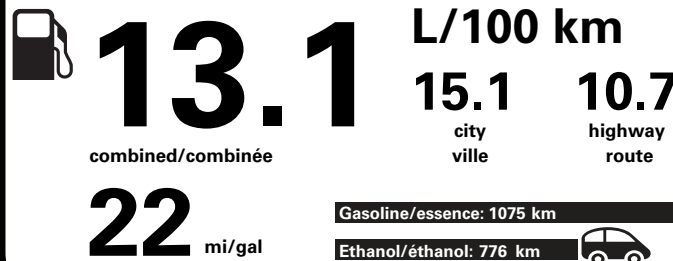

(MSRP)*

XLT BLACK PACK LEATHER SEAT
6,040.00

(MSRP)*

NO CHARGE

PRICE INFORMATION

BASE PRICE	$54,025.00
TOTAL OPTIONS/OTHER	15,735.00
TOTAL VEHICLE & OPTIONS/OTHER	69,760.00
DESTINATION & DELIVERY	2,095.00

"THIS VEH. NOT INTENDED FOR
SALE OR REGISTRATION IN US"
RETAIL PRICES EXCLUDE
GST/HST

SOLD TO/ENDU A Terrace Ford Lincoln Sales Inc 900 Walkers Line Burlington ON CAN L7N 2G2	A80 100	RAMP ONE/ TERMINAL UN CS59	DEALER NO./CONCESSIONNAIRE A80 100
SHIP TO (IF OTHER THAN SOLD TO) / EXPEDIER A (SI AUTRE QUE L'ACHETEUR)		RAMP TWO/ TERMINAL DEUX	FINAL ASSEMBLY PLANT/ USINE DE MONTAGE DEARBORN
SHIP THROUGH/EXPEDIER VIA	METHOD OF TRANSP / MODE DE TRANSPORT CONVOY	ITEM #: A8-B003 O/T 1	

TOTAL MSRP $71,855.00

* MANUFACTURER'S SUGGESTED RETAIL PRICE = MSRP
* NOTE: THIS PRICE HAS BEEN DEVELOPED AS A GUIDE. DEALERS MAY SELL FOR LESS AND ARE NOT UNDER ANY OBLIGATION TO ACCEPT THIS SUGGESTED RETAIL PRICE.

SPECIAL ORDER

NF091 N RE 2X 235 000137 06 09 22

E85 Gasoline-Ethanol Vehicle
Véhicule à essence-éthanol

Fuel Consumption / Consommation de carburant

Annual fuel COST
for an annual distance of 20,000 km, and an average fuel price of $1.00 per litre

$ 2 620

Coût annuel en carburant

pour une distance annuelle de 20 000 km, et un prix moyen du carburant de 1,00 $ par litre

Standard pickup trucks range from /
Les camionnettes ordinaires font entre
8.8 - 19.8 L_e/100 km

L_e is gasoline litre equivalent
L_e signifie litre équivalent d'essence

Carbon Dioxide Rating / Indice de dioxyde de carbone

Tailpipe emissions only / Émissions du tuyau d'échappement seulement

Smog Rating / Indice de Smog

Estimates are based on Government of Canada approved criteria and testing methods. Vehicle's actual fuel consumption will vary.

Estimations établies selon des méthodes d'essai et des critères approuvés par le gouvernement du Canada. La consommation de carburant réelle du véhicule variera.

For more information visit

vehicles.nrcan.gc.ca

Pour plus d'information visitez

vehicules.nrcan.gc.ca

U.S. GOVERNMENT SAFETY RATINGS
COTES DE SÉCURITÉ DU GOUVERNEMENT AMÉRICAIN

Overall Vehicle Score / Cote globale du véhicule	★★★★★
Frontal Crash / Collision frontale	★★★★★
Side Crash / Collision latérale	★★★★★
Rollover / Capotage	★★★★

Star ratings range from 1 to 5 stars (*****), with 5 being the highest.
Les cotes varient de 1 à 5 étoiles (*****), 5 étant la cote la plus élevée.

Source: U.S. National Highway Traffic Safety Administration
For more information / Pour de plus amples renseignements
www.safercar.gov

1FTFW1E59NFB45111

FordPass Connect™

Download the FordPass™ app* and you can:

- Access Vehicle Control Features
- Remotely start, lock and unlock your vehicle.
- Locate your vehicle and check approximate fuel range.
- Receive vehicle health alerts.

Activate 4G LTE Wi-Fi Hotspot

- New vehicles include a 3-month or 3GB data (whichever comes first) Wi-Fi trial.
- Connect up to ten Wi-Fi-equipped devices.

The FordPass Connect™ modem is active and sending vehicle data (e.g., diagnostics) to Ford. See in-vehicle Settings for connectivity options.

Scan code not operational at this time

FOR PLANT USE ONLY

Insist on Ford Protect! The only extended service plan fully backed by Ford and honored at every Ford dealership in the US and Canada. See your Ford dealer for additional details, or visit www.ford.ca for more information.

Personalize your vehicle with Ford Custom Accessories. Genuine Ford Accessories are engineered for your vehicle and can be included under the Ford New Vehicle Limited Warranty. Certain conditions, limitations and exclusions apply. See your Dealer for details.