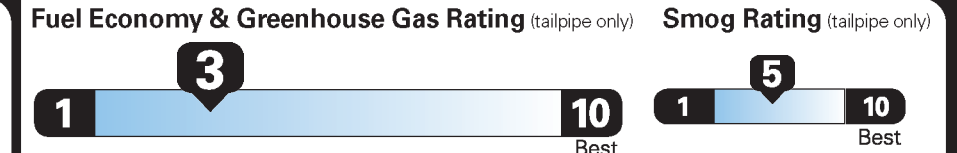

EPA DOT Fuel Economy and Environment

E85 Flexible-Fuel Vehicle Gasoline-Ethanol (E85)

Fuel Economy

You spend **\$3,250**

more in fuel costs over 5 years compared to the average new vehicle.

Driving Range

Annual fuel cost **\$2,150**

This vehicle emits 479 grams CO₂ per mile. The best emits 0 grams per mile (tailpipe only). Producing and distributing fuel also create emissions; learn more at fueleconomy.gov.

Actual results will vary for many reasons, including driving conditions and how you drive and maintain your vehicle. The average new vehicle gets 27 MPG and costs \$7,500 to fuel over 5 years. Cost estimates are based on 15,000 miles per year at \$2.70 per gallon. This is a dual fueled automobile. MPGe is miles per gasoline gallon equivalent. Vehicle emissions are a significant cause of climate change and smog.