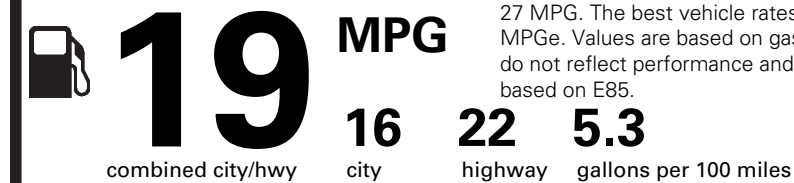

(MSRP)

5,730.00

OPTIONAL EQUIPMENT/OTHER

- .XLT CHROME APPEARANCE PACKAGE
- 5.0L V8 ENGINE
- 275/60R20 OWL ALL-TERRAIN
- 3.31 RATIO REGULAR AXLE
- 7050# GVWR PACKAGE
- CHROME STEP BARS
- 50 STATE EMISSIONS
- FORD CO-PILOT 360 ASSIST 2.0
- .CNCTD BLT-IN NAV (3-YR INC)
- POWER-SLIDING REAR WINDOW
- LINER-TRAY STYLE-W/CARPET MAT
- ONBOARD 400W OUTLET
- TRAILER TOW PACKAGE
- .INTEGRATED TRAILER BRAKE CONT
- MIRROR MAN TEL/FLD W/PWR GLASS
- 20" CHROME-LIKE PVD WHEELS
- 360-DEGREE CAMERA PACKAGE
- FLEX FUEL VEHICLE

1,995.00
NO CHARGE
NO CHARGE
NO CHARGE
750.00
350.00
200.00
1,090.00
275.00
1,395.00
765.00

PRICE INFORMATION

BASE PRICE	\$43,805.00
TOTAL OPTIONS/OTHER	12,550.00
TOTAL VEHICLE & OPTIONS/OTHER DESTINATION & DELIVERY	56,355.00 1,695.00
TOTAL BEFORE DISCOUNTS	58,050.00
XLT HIGH CHR M OR SPRT	- 2,000.00
XLT/LAR COPILOT ASSIST	- 250.00
TOTAL SAVINGS	- 2,250.00

EPA DOT Fuel Economy and Environment

E85 Flexible-Fuel Vehicle Gasoline-Ethanol (E85)

Fuel Economy

You spend **\$3,250**

more in fuel costs over 5 years compared to the average new vehicle.

Driving Range

Annual fuel cost **\$2,150**