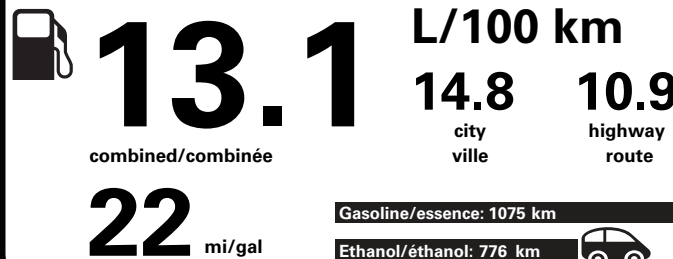

(MSRP)*

6,415.00

PRICE INFORMATION

BASE PRICE	$48,589.00
TOTAL OPTIONS/OTHER	11,760.00
TOTAL VEHICLE & OPTIONS/OTHER DESTINATION & DELIVERY	60,349.00
	1,995.00

(MSRP)*

SOLD TO/ENDU A Eastgate Ford Sales & Service 350 Parkdale Ave North Hamilton ON CAN L8H 5Y3	B80 002	RAMP ONE/ TERMINAL UN CS59	DEALER NO./CONCESSIONNAIRE B80 002
SHIP TO (IF OTHER THAN SOLD TO) / EXPEDIER A (SI AUTRE QUE L'ACHETEUR)		RAMP TWO/ TERMINAL DEUX	FINAL ASSEMBLY PLANT/ USINE DE MONTAGE DEARBORN
SHIP THROUGH/EXPEDIER VIA	METHOD OF TRANSP / MODE DE TRANSPORT CONVOY	ITEM #: B8-L288 O/T 1	

TOTAL MSRP $62,344.00

* MANUFACTURER'S SUGGESTED RETAIL PRICE = MSRP
* NOTE: THIS PRICE HAS BEEN DEVELOPED AS A GUIDE. DEALERS MAY SELL FOR LESS AND ARE NOT UNDER ANY OBLIGATION TO ACCEPT THIS SUGGESTED RETAIL PRICE.

SPECIAL ORDER

MF241 N RE 2X 135 000171 06 24 21

E85 Gasoline-Ethanol Vehicle
Véhicule à essence-éthanol

Fuel Consumption / Consommation de carburant

Annual fuel **COST**
for an annual distance of 20,000 km, and an average fuel price of $1.25 per litre

$ 3 275

Coût annuel en carburant

pour une distance annuelle de 20 000 km, et un prix moyen du carburant de 1,25 $ par litre

Standard pickup trucks range from /
Les camionnettes ordinaires font entre
8.9 - 16.3 L_e/100 km

L_e is gasoline litre equivalent
L_e signifie litre équivalent d'essence

Carbon Dioxide Rating / Indice de dioxyde de carbone

Tailpipe emissions only / Émissions du tuyau d'échappement seulement

Smog Rating / Indice de Smog

Estimates are based on Government of Canada approved criteria and testing methods. Vehicle's actual fuel consumption will vary.

Estimations établies selon des méthodes d'essai et des critères approuvés par le gouvernement du Canada. La consommation de carburant réelle du véhicule variera.

For more information visit

vehicles.nrcan.gc.ca

Pour plus d'information visitez

vehicules.nrcan.gc.ca

**U.S. GOVERNMENT SAFETY RATINGS
COTES DE SÉCURITÉ DU GOUVERNEMENT AMÉRICAIN**

Overall Vehicle Score / Cote globale du véhicule	Not Rated / Non coté	
Frontal Crash Collision frontale	Driver / Conducteur Passenger / Passager	Not Rated / Non coté Not Rated / Non coté
Side Crash Collision latérale	Front seat / Siège avant Rear seat / Siège arrière	Not Rated / Non coté Not Rated / Non coté
Rollover / Capotage	Not Rated / Non coté	

Star ratings range from 1 to 5 stars (*****), with 5 being the highest.
Les cotes varient de 1 à 5 étoiles (*****), 5 étant la cote la plus élevée.

Source: U.S. National Highway Traffic Safety Administration
For more information / Pour de plus amples renseignements
www.safercar.gov

1FTFW1E59MFB74011

FordPass Connect™

Download the FordPass™ app* and you can:

1. **Access Vehicle Control Features**
2. Remotely start, lock and unlock your vehicle.
   - Locate your vehicle and check approximate fuel range.
   - Receive vehicle health alerts.

1. **Activate 4G LTE Wi-Fi Hotspot**
2. New vehicles include a 3-month or 3GB data (whichever comes first) Wi-Fi trial.
   - Connect up to ten Wi-Fi-equipped devices.

The FordPass Connect™ modem is active and sending vehicle data (e.g., diagnostics) to Ford. See in-vehicle Settings for connectivity options.

Scan code not operational at this time

FOR PLANT USE ONLY

Insist on Ford Protect! The only extended service plan fully backed by Ford and honored at every Ford dealership in the US and Canada. See your Ford dealer for additional details, or visit www.ford.ca for more information.

Personalize your vehicle with Ford Custom Accessories. Genuine Ford Accessories are engineered for your vehicle and can be included under the Ford New Vehicle Limited Warranty. Certain conditions, limitations and exclusions apply. See your Dealer for details.