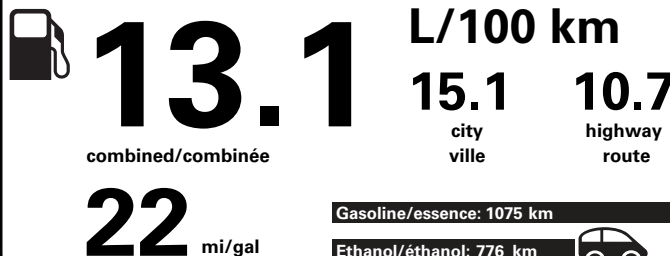

(MSRP)*

360 DEGREE CAMERA 2,180.00 FLEX FUEL VEHICLE

100.00

NO CHARGE

350.00

NO CHARGE

1,000.00

NO CHARGE

200.00

365.00

250.00

60.00

1,125.00

360.00

950.00

350.00

250.00

140.00

470.00

(MSRP)*

850.00

PRICE INFORMATION

BASE PRICE $57,350.00

TOTAL OPTIONS/OTHER 8,380.00

TOTAL VEHICLE & OPTIONS/OTHER 65,730.00

DESTINATION & DELIVERY 2,095.00

"THIS VEH. NOT INTENDED FOR SALE OR REGISTRATION IN US" RETAIL PRICES EXCLUDE GST/HST

SOLD TO/VENDU A

Merit Ford Sales (2003) Ltd Highway #9 North Carlyle SK CAN S0c 0R0

B40 430

RAMP ONE/ TERMINAL UN

RA64

DEALER NO./CONCESSIONNAIRE

B40 430

TOTAL MSRP $67,825.00

SHIP TO (IF OTHER THAN SOLD TO) / EXPEDIER A (SI AUTRE QUE L'ACHETEUR)

RAMP TWO/ TERMINAL DEUX

FINAL ASSEMBLY PLANT/ USINE DE MONTAGE

DEARBORN

* MANUFACTURER'S SUGGESTED RETAIL PRICE = MSRP

* NOTE: THIS PRICE HAS BEEN DEVELOPED AS A GUIDE. DEALERS MAY SELL FOR LESS AND ARE NOT UNDER ANY OBLIGATION TO ACCEPT THIS SUGGESTED RETAIL PRICE.

SHIP THROUGH/EXPEDIER VIA

METHOD OF TRANSP / MODE DE TRANSPORT

RAIL

ITEM #: B4-S801 O/T 2

NJ291 N RE 2X 235 001365 09 29 22

Canada

ENERGUIDE

E85 Gasoline-Ethanol Vehicle / Véhicule à essence-éthanol

Fuel Consumption / Consommation de carburant

Annual fuel COST for an annual distance of 20,000 km, and an average fuel price of $1.00 per litre

$ 2 620

Coût annuel en carburant

pour une distance annuelle de 20 000 km, et un prix moyen du carburant de 1,00 $ par litre

Standard pickup trucks range from / Les camionnettes ordinaires font entre 8.8 - 19.8 L_e/100 km

L_e is gasoline litre equivalent / L_e signifie litre équivalent d'essence