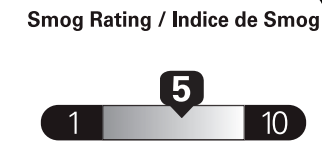

Tailpipe emissions only / Émissions du tuyau d'échappement seulement

Estimates are based on Government of Canada approved criteria and testing methods. Vehicle's actual fuel consumption will vary.

Estimations établies selon des méthodes d'essai et des critères approuvés par le gouvernement du Canada. La consommation de carburant réelle du véhicule variera.