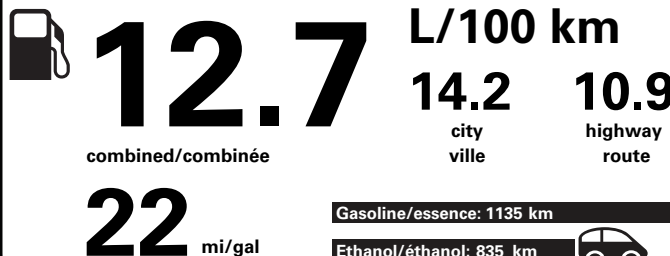

SPECIAL ORDER

Canada

ENERGUIDE

E85 Gasoline-Ethanol Vehicle Véhicule à essence-éthanol

Fuel Consumption / Consommation de carburant

Annual fuel COST for an annual distance of 20,000 km, and an average fuel price of \$1.25 per litre