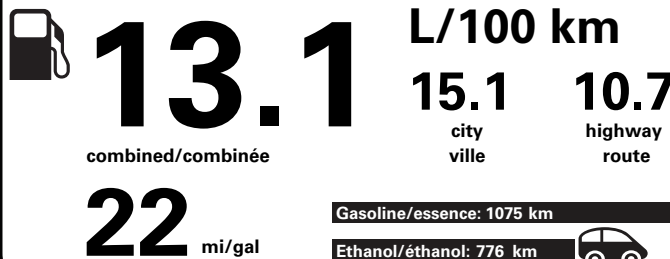

(MSRP)*

100.00
2,375.00
1,000.00
NO CHARGE
NO CHARGE
200.00
- 250.00
- 60.00
NO CHARGE
950.00
800.00
NO CHARGE
850.00
1,100.00
NO CHARGE

PRICE INFORMATION

BASE PRICE	$68,400.00
TOTAL OPTIONS/OTHER	7,065.00
TOTAL VEHICLE & OPTIONS/OTHER	75,465.00
DESTINATION & DELIVERY	2,095.00

"THIS VEH. NOT INTENDED FOR SALE OR REGISTRATION IN US" RETAIL PRICES EXCLUDE GST/HST

(MSRP)*

SOLD TO/VENDU A Vickar Ford 2000 Main Street Winnipeg MB CAN R2V 2B8	B40 412 RA64	RAMP ONE/ TERMINAL UN	DEALER NO./CONCESSIONNAIRE B40 412
SHIP TO (IF OTHER THAN SOLD TO) / EXPEDIER A (SI AUTRE QUE L'ACHETEUR)	RAMP TWO/ TERMINAL DEUX	FINAL ASSEMBLY PLANT/ USINE DE MONTAGE DEARBORN	
SHIP THROUGH/EXPEDIER VIA	METHOD OF TRANSP / MODE DE TRANSPORT RAIL	ITEM #: B4-R742 O/T 2	

TOTAL MSRP $77,560.00

* MANUFACTURER'S SUGGESTED RETAIL PRICE = MSRP
* NOTE: THIS PRICE HAS BEEN DEVELOPED AS A GUIDE. DEALERS MAY SELL FOR LESS AND ARE NOT UNDER ANY OBLIGATION TO ACCEPT THIS SUGGESTED RETAIL PRICE.

NJ061 N RE 2X 235 000976 09 06 22

Fuel Consumption / Consommation de carburant

Annual fuel **COST**
for an annual distance of 20,000 km, and an average fuel price of $1.00 per litre

$ 2 620

Coût annuel en carburant

pour une distance annuelle de 20 000 km, et un prix moyen du carburant de 1,00 $ par litre

Standard pickup trucks range from /
Les camionnettes ordinaires font entre
8.8 - 19.8 L_e/100 km

L_e is gasoline litre equivalent
L_e signifie litre équivalent d'essence