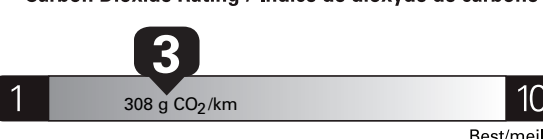

Carbon Dioxide Rating / Indice de dioxyde de carbone

Tailpipe emissions only / Émissions du tuyau d'échappement seulement