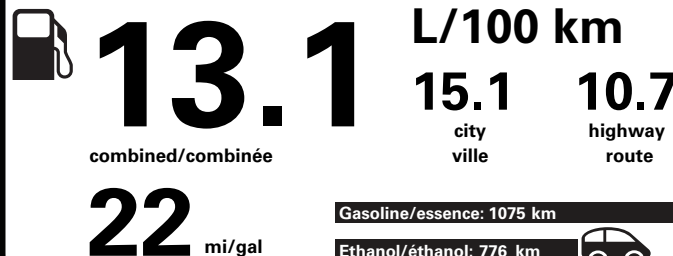

(MSRP)*

360 DEGREE CAMERA 850.00 XLT SPORT PACKAGE 500.00 SPORT CLOTH 40/CONSOLE/40 NO CHARGE FLEX FUEL VEHICLE NO CHARGE

(MSRP)*

PRICE INFORMATION BASE PRICE $56,930.00 TOTAL OPTIONS/OTHER 12,900.00

(MSRP)*

TOTAL VEHICLE & OPTIONS/OTHER DESTINATION & DELIVERY 69,830.00 1,995.00

"THIS VEH. NOT INTENDED FOR SALE OR REGISTRATION IN US" RETAIL PRICES EXCLUDE GST/HST

SOLD TO/ VENDU A James Braden Ford Ltd. 505 Canatara Court Kingston ON CAN K7M 7L1

A10 081

RAMP ONE/ TERMINAL UN

RA7M

DEALER NO./CONCESSIONNAIRE

A10 081

TOTAL MSRP $71,825.00

SHIP TO (IF OTHER THAN SOLD TO) / EXPEDIER A (SI AUTRE QUE L'ACHETEUR)

RAMP TWO/ TERMINAL DEUX

FINAL ASSEMBLY PLANT/ USINE DE MONTAGE

DEARBORN

* MANUFACTURER'S SUGGESTED RETAIL PRICE = MSRP

* NOTE: THIS PRICE HAS BEEN DEVELOPED AS A GUIDE. DEALERS MAY SELL FOR LESS AND ARE NOT UNDER ANY OBLIGATION TO ACCEPT THIS SUGGESTED RETAIL PRICE.

SHIP THROUGH/EXPEDIER VIA

METHOD OF TRANSP / MODE DE TRANSPORT

ITEM #: A1-J01S O/T 1

SPECIAL ORDER

RAIL

NE231 N RE 2X 230 000344 05 23 22

Canada

ENERGUIDE

E85 Gasoline-Ethanol Vehicle Véhicule à essence-éthanol

Fuel Consumption / Consommation de carburant

Annual fuel COST for an annual distance of 20,000 km, and an average fuel price of $1.00 per litre

$ 2 620

Coût annuel en carburant

pour une distance annuelle de 20 000 km, et un prix moyen du carburant de 1,00 $ par litre

Standard pickup trucks range from / Les camionnettes ordinaires font entre 8.8 - 19.8 L_e/100 km

L_e is gasoline litre equivalent L_e signifie litre équivalent d'essence

Carbon Dioxide Rating / Indice de dioxyde de carbone

Smog Rating / Indice de Smog

Tailpipe emissions only / Émissions du tuyau d'échappement seulement

Estimates are based on Government of Canada approved criteria and testing methods. Vehicle's actual fuel consumption will vary.

Estimations établies selon des méthodes d'essai et des critères approuvés par le gouvernement du Canada. La consommation de carburant réelle du véhicule variera.

For more information visit

vehicles.nrcan.gc.ca

Pour plus d'information visitez

vehicules.nrcan.gc.ca

U.S. GOVERNMENT SAFETY RATINGS COTES DE SÉCURITÉ DU GOUVERNEMENT AMÉRICAIN

Overall Vehicle Score / Cote globale du véhicule ★★★★★

Frontal Crash / Collision frontale Driver / Conducteur ★★★★★ Passenger / Passager ★★★★★

Side Crash / Collision latérale Front seat / Siège avant ★★★★★ Rear seat / Siège arrière ★★★★★

Rollover / Capotage ★★★★★

Star ratings range from 1 to 5 stars (★★★★★), with 5 being the highest. Les cotes varient de 1 à 5 étoiles (★★★★★), 5 étant la cote la plus élevée.

Source: U.S. National Highway Traffic Safety Administration For more information / Pour de plus amples renseignements www.safercar.gov

1FTFW1E57NFB46838

FordPass Connect™

Download the FordPass™ app* and you can:

- Access Vehicle Control Features Remotely start, lock and unlock your vehicle. Locate your vehicle and check approximate fuel range. Receive vehicle health alerts.

- Activate 4G LTE Wi-Fi Hotspot New vehicles include a 3-month or 3GB data (whichever comes first) Wi-Fi trial. Connect up to ten Wi-Fi-equipped devices.

The FordPass Connect™ modem is active and sending vehicle data (e.g., diagnostics) to Ford. See in-vehicle Settings for connectivity options.

Scan code not operational at this time

FOR PLANT USE ONLY

Insist on Ford Protect! The only extended service plan fully backed by Ford and honored at every Ford dealership in the US and Canada. See your Ford dealer for additional details, or visit www.ford.ca for more information.

Personalize your vehicle with Ford Custom Accessories. Genuine Ford Accessories are engineered for your vehicle and can be included under the Ford New Vehicle Limited Warranty. Certain conditions, limitations and exclusions apply. See your Dealer for details.

2202206014243