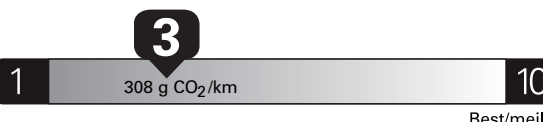

Annual fuel COST for an annual distance of 20,000 km, and an average fuel price of $1.00 per litre

$ 2 620

Coût annuel en carburant

pour une distance annuelle de 20 000 km, et un prix moyen du carburant de 1,00 $ par litre

Standard pickup trucks range from / Les camionnettes ordinaires font entre 8.8 - 19.8 L_e/100 km

L_e is gasoline litre equivalent L_e signifie litre équivalent d'essence

Carbon Dioxide Rating / Indice de dioxyde de carbone

Smog Rating / Indice de Smog