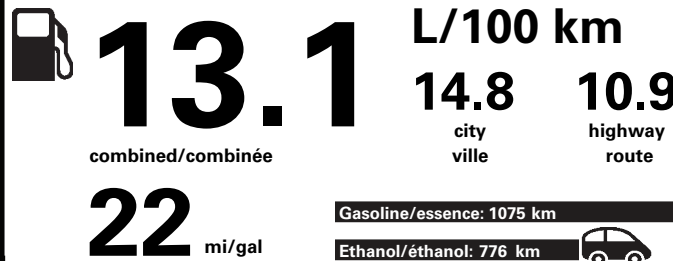

SAFETY/SECURITY

- AIR BAGS, SIDE
- AIRBAGS, DRIVER & PASS
- PERIMETER ALARM
- ROLL STABILITY CONTROL
- SAFETY BELTS, ADJUSTABLE
- SOS POST CRASH ALERT SYST
- STOP LAMP, HIGH MOUNT CTR
- TIRE PRESSURE MONITOR SYS

WARRANTY

- 3 YR/60,000 KM BASIC
- 5YEAR/100,000 KM POWERTRAIN
- ROADSIDE ASSISTANCE 24 HRS

INCLUDED ON THIS VEHICLE

EQUIPMENT GROUP 300A

- •XLT SERIES

OPTIONAL EQUIPMENT/OTHER

- 2021 MODEL YEAR
- FEDERAL EXCISE TAX
- RAPID RED MET TINTED CC
- .17" SILVER PAINTED ALUMINUM
- 5.0L V8 ENGINE
- .265/70R17 OWL ALL-TERRAIN
- 3.31 RATIO REGULAR AXLE
- 7150# GVWR PACKAGE
- BLACK VINYL FLOOR COVERING
- 50 STATE EMISSIONS
- INTERIOR WORK SURFACE
- SYNC 4
- TRAILER TOW PACKAGE
- .INTEGRATED TRLR BRAKE CNTRL
- MIRROR MANUAL TELE W/PWR GLASS
- SIRIUS XM SATELLITE RADIO
- REMOTE START SYSTEM
- LED SIDE-MIRROR SPOT LIGHTS
- 136 LITRE/ 36 GALLON FUEL TANK
- FLEX FUEL VEHICLE

(MSRP)*

100.00
450.00
NO CHARGE
NO CHARGE
NO CHARGE
NO CHARGE
200.00
410.00
1,125.00
360.00
350.00
250.00

PRICE INFORMATION

BASE PRICE	$50,989.00
TOTAL OPTIONS/OTHER	3,245.00
TOTAL VEHICLE & OPTIONS/OTHER	54,234.00
DESTINATION & DELIVERY	1,950.00

"THIS VEH. NOT INTENDED FOR SALE OR REGISTRATION IN US" RETAIL PRICES EXCLUDE GST/HST

Fuel Consumption / Consommation de carburant

Annual fuel COST
for an annual distance of 20,000 km, and an average fuel price of $1.25 per litre

$ 3 275

Coût annuel en carburant

pour une distance annuelle de 20 000 km, et un prix moyen du carburant de 1,25 $ par litre

Standard pickup trucks range from /
Les camionnettes ordinaires font entre
8.9 - 16.3 L_e/100 km

L_e is gasoline litre equivalent
L_e signifie litre équivalent d'essence

Carbon Dioxide Rating / Indice de dioxyde de carbone

Tailpipe emissions only / Émissions du tuyau d'échappement seulement

Smog Rating / Indice de Smog

Estimates are based on Government of Canada approved criteria and testing methods. Vehicle's actual fuel consumption will vary.

Estimations établies selon des méthodes d'essai et des critères approuvés par le gouvernement du Canada. La consommation de carburant réelle du véhicule variera.

For more information visit

vehicles.nrcan.gc.ca

Pour plus d'information visitez

vehicules.nrcan.gc.ca

**U.S. GOVERNMENT SAFETY RATINGS
COTES DE SÉCURITÉ DU GOUVERNEMENT AMÉRICAIN**

Overall Vehicle Score / Cote globale du véhicule	Not Rated / Non coté	
Frontal Crash Collision frontale	Driver / Conducteur Passenger / Passager	Not Rated / Non coté Not Rated / Non coté
Side Crash Collision latérale	Front seat / Siège avant Rear seat / Siège arrière	Not Rated / Non coté Not Rated / Non coté
Rollover / Capotage	Not Rated / Non coté	

Star ratings range from 1 to 5 stars (★★★★★), with 5 being the highest. Les cotes varient de 1 à 5 étoiles (★★★★★), 5 étant la cote la plus élevée.

Source: U.S. National Highway Traffic Safety Administration
For more information / Pour de plus amples renseignements
www.safercar.gov

1FTFW1E57MKD88356

FordPass Connect™

Download the FordPass™ app* and you can:

- Access Vehicle Control Features
- Remotely start, lock and unlock your vehicle.
- Locate your vehicle and check approximate fuel range.
- Receive vehicle health alerts.

Activate 4G LTE Wi-Fi Hotspot

- New vehicles include a 3-month or 3GB data (whichever comes first) Wi-Fi trial.
- Connect up to ten Wi-Fi-equipped devices.

The FordPass Connect™ modem is active and sending vehicle data (e.g., diagnostics) to Ford. See in-vehicle Settings for connectivity options.

Scan code not operational at this time

FOR PLANT USE ONLY

SOLD TO/VENDU A Northland Ford Sales Ltd. # 10 Highway South The Pas MB CAN R9A 1K9	B40 612	RAMP ONE/ TERMINAL UN	DEALER NO./CONCESSIONNAIRE
		CW64	B40 612
SHIP TO (IF OTHER THAN SOLD TO) / EXPÉDIER A (SI AUTRE QUE L'ACHETEUR) Northland Ford Sales Ltd. Green Street & Hwy 10A Flin Flon MB	B4 312	RAMP TWO/ TERMINAL DEUX	FINAL ASSEMBLY PLANT/ USINE DE MONTAGE
			KANSAS CITY
SHIP THROUGH/EXPÉDIER VIA	METHOD OF TRANSP / MODE DE TRANSPORT	ITEM #:	
	CONVOY	B4-G532 O/T 2	
			MC162 N RE 2X 120 001026 03 16 21

TOTAL MSRP $56,184.00

* MANUFACTURER'S SUGGESTED RETAIL PRICE = MSRP
* NOTE: THIS PRICE HAS BEEN DEVELOPED AS A GUIDE. DEALERS MAY SELL FOR LESS AND ARE NOT UNDER ANY OBLIGATION TO ACCEPT THIS SUGGESTED RETAIL PRICE.