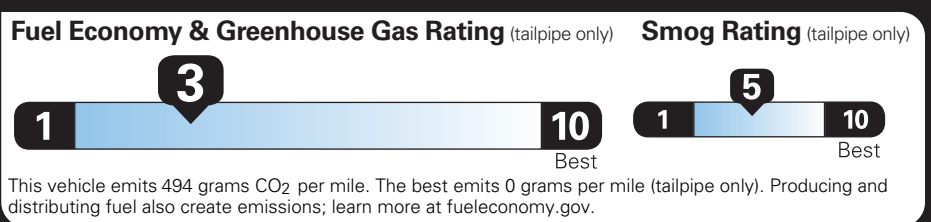

PRICE INFORMATION

Table with 2 columns: Description, (MSRP). Includes BASE PRICE, TOTAL OPTIONS/OTHER, TOTAL VEHICLE & OPTIONS/OTHER, etc.

EPA DOT Fuel Economy and Environment

E85 Flexible-Fuel Vehicle Gasoline-Ethanol (E85)

You spend \$3,250 more in fuel costs over 5 years compared to the average new vehicle.

Annual fuel cost \$1,950

Actual results will vary for many reasons, including driving conditions and how you drive and maintain your vehicle.