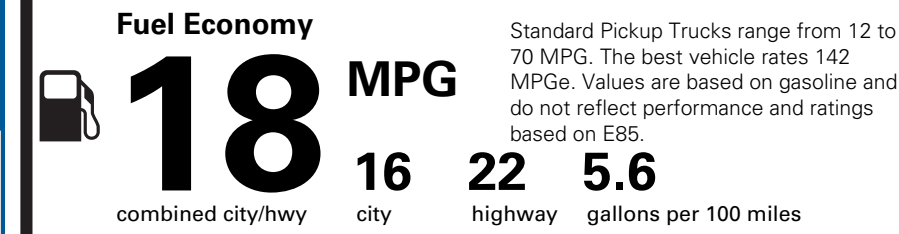

Go Further

ford.com

VEHICLE DESCRIPTION

F-150

2022 F-150 4X4 SUPERCREW 145" WHEELBASE 5.0L V8 ENGINE ELEC TEN-SPEED AUTO W/TOW M

NK D28229

EXTERIOR SPACE WHITE METALLIC INTERIOR BLACK LTHR TRIM BUCKET SEAT

STANDARD EQUIPMENT INCLUDED AT NO EXTRA CHARGE

List of optional equipment including 5.0L V8 ENGINE, 275/65R 18 BSW ALL-TERRAIN, etc.

(MSRP)

7,065.00 800.00 570.00 NO CHARGE NO CHARGE NO CHARGE NO CHARGE 1,495.00 - 50.00 1,090.00 695.00 445.00 765.00 300.00 180.00

You spend \$3,250 more in fuel costs over 5 years compared to the average new vehicle.

Annual fuel cost \$1,950

Actual results will vary for many reasons, including driving conditions and how you drive and maintain your vehicle.