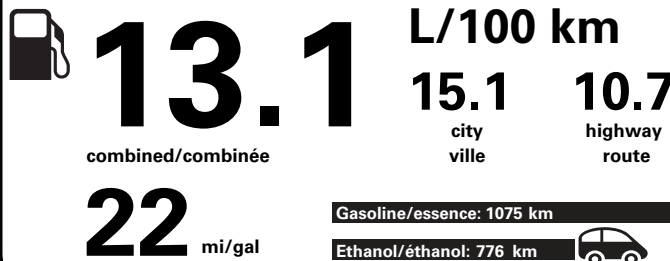

SAFETY/SECURITY

- AIR BAGS, SIDE
- AIRBAGS, DRIVER & PASS
- PERIMETER ALARM
- ROLL STABILITY CONTROL
- SAFETY BELTS, ADJUSTABLE
- SOS POST CRASH ALERT SYST
- STOP LAMP, HIGH MOUNT CTR
- TIRE PRESSURE MONITOR SYS

WARRANTY

- 3 YR/60,000 KM BASIC
- 5YEAR/100,000 KM POWERTRAIN
- ROADSIDE ASSISTANCE 24 HRS

INCLUDED ON THIS VEHICLE

EQUIPMENT GROUP 300A

•XLT SERIES

OPTIONAL EQUIPMENT/OTHER

2022 MODEL YEAR	
FEDERAL EXCISE TAX	100.00
.17" SILVER PAINTED ALUMINUM	
5.0L V8 ENGINE	3,825.00
LT265/70R 17C BSW ALL-TERRAIN	350.00
3.31 RATIO REGULAR AXLE	NO CHARGE
7050# GVWR PACKAGE	
SKID PLATES	120.00
50 STATE EMISSIONS	NO CHARGE
CNCTD NAV/SIRIUS XM REMOVAL	- 250.00
AUTO START-STOP REMOVAL	- 60.00
TRAILER TOW PACKAGE	1,125.00
J-INTEGRATED TRLR BRAKE CNTRL	
136 LITRE/ 36 GALLON FUEL TANK	
8-WAY POWER DRIVERS SEAT	
FLEX FUEL VEHICLE	670.00

(MSRP)*

PRICE INFORMATION

BASE PRICE	$53,605.00
TOTAL OPTIONS/OTHER	5,880.00
TOTAL VEHICLE & OPTIONS/OTHER	59,485.00
DESTINATION & DELIVERY	1,995.00

(MSRP)*

"THIS VEH. NOT INTENDED FOR SALE OR REGISTRATION IN US" RETAIL PRICES EXCLUDE GST/HST

Fuel Consumption / Consommation de carburant

Annual fuel **COST**
for an annual distance of 20,000 km, and an average fuel price of $1.00 per litre

$ 2 620

Coût annuel en carburant

pour une distance annuelle de 20 000 km, et un prix moyen du carburant de 1,00 $ par litre

Standard pickup trucks range from / Les camionnettes ordinaires font entre **8.8 - 19.8 L_e/100 km**

L_e is gasoline litre equivalent
L_e signifie litre équivalent d'essence