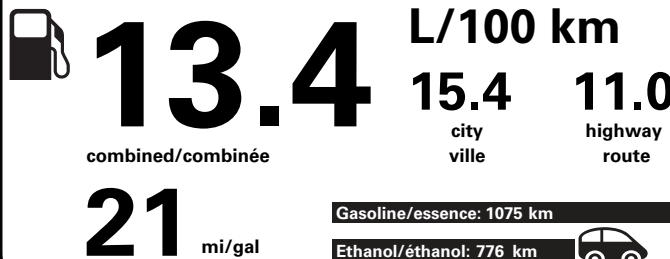

(MSRP)*

PRICE INFORMATION

BASE PRICE	$62,495.00
TOTAL OPTIONS/OTHER	12,085.00
TOTAL VEHICLE & OPTIONS/OTHER	74,580.00
DESTINATION & DELIVERY	1,995.00
TOTAL BEFORE REDUCTIONS	76,575.00
OFF ROAD DISCOUNT	- 550.00
TOTAL REDUCTIONS	- 550.00

(MSRP)*

SOLD TO/VENDU A Capital Ford Lincoln Sales Win 555 Empress Street Winnipeg MB CAN R3G 3H1	A40 710	RAMP ONE/ TERMINAL UN RA64	DEALER NO./CONCESSIONNAIRE A40 710
SHIP TO (IF OTHER THAN SOLD TO) / EXPEDIER A (SI AUTRE QUE L'ACHETEUR) Capital Ford Lincoln Sales Win A40 710 555 Empress Street Winnipeg MB CAN R3G 3H1		RAMP TWO/ TERMINAL DEUX	FINAL ASSEMBLY PLANT/ USINE DE MONTAGE DEARBORN
SHIP THROUGH/EXPEDIER VIA COMMERCE VPC 15200 COMMERCE DR DEARBORN MI		METHOD OF TRANSP / MODE DE TRANSPORT RAIL	ITEM #: A4-F19D O/T 2 MK051 N RE 2X 135 000151 10 05 21

TOTAL MSRP $76,025.00

* MANUFACTURER'S SUGGESTED RETAIL PRICE = MSRP
* NOTE: THIS PRICE HAS BEEN DEVELOPED AS A GUIDE. DEALERS MAY SELL FOR LESS AND ARE NOT UNDER ANY OBLIGATION TO ACCEPT THIS SUGGESTED RETAIL PRICE.

ENERGUIDE

E85 Gasoline-Ethanol Vehicle
Véhicule à essence-éthanol

Fuel Consumption / Consommation de carburant

Annual fuel **COST**
for an annual distance of 20,000 km, and an average fuel price of $1.25 per litre

$ 3 350

Coût annuel en carburant

pour une distance annuelle de 20 000 km, et un prix moyen du carburant de 1,25 $ par litre

Standard pickup trucks range from /
Les camionnettes ordinaires font entre
8.9 - 16.3 L_e/100 km

L_e is gasoline litre equivalent
L_e signifie litre équivalent d'essence