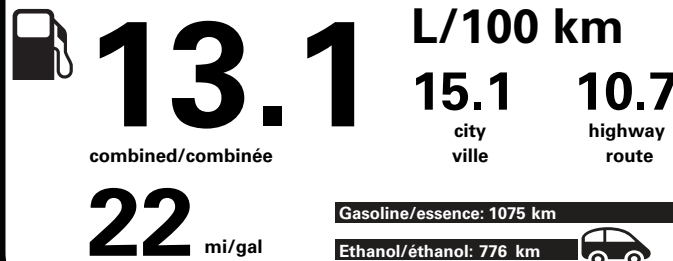

(MSRP)*

SPORT CLOTH 40/CONSOLE/40 FLEX FUEL VEHICLE 6,040.00

(MSRP)*

NO CHARGE

PRICE INFORMATION

BASE PRICE $54,025.00 TOTAL OPTIONS/OTHER 14,015.00 TOTAL VEHICLE & OPTIONS/OTHER DESTINATION & DELIVERY 68,040.00 2,095.00

"THIS VEH. NOT INTENDED FOR SALE OR REGISTRATION IN US" RETAIL PRICES EXCLUDE GST/HST

100.00 3,825.00 1,000.00 500.00 NO CHARGE - 250.00 - 60.00 NO CHARGE 900.00 140.00 470.00 NO CHARGE 850.00 500.00

SOLD TO/ENDU A Woodridge Ford Lincoln Ltd 11580 24 St. S.E. Calgary AB CAN T2Z 3K1

A60 050

RAMP ONE/ TERMINAL UN

CW68

DEALER NO./CONCESSIONNAIRE

A60 050

SHIP TO (IF OTHER THAN SOLD TO) / EXPEDIER A (SI AUTRE QUE L'ACHETEUR)

RAMP TWO/ TERMINAL DEUX

FINAL ASSEMBLY PLANT/ USINE DE MONTAGE

KANSAS CITY

SHIP THROUGH/EXPEDIER VIA

METHOD OF TRANSP / MODE DE TRANSPORT

CONVOY

ITEM #: A6-P756 O/T 2

NK212 N RE 2X 235 000604 10 21 22

TOTAL MSRP $70,135.00

* MANUFACTURER'S SUGGESTED RETAIL PRICE = MSRP

* NOTE: THIS PRICE HAS BEEN DEVELOPED AS A GUIDE. DEALERS MAY SELL FOR LESS AND ARE NOT UNDER ANY OBLIGATION TO ACCEPT THIS SUGGESTED RETAIL PRICE.

Canada

ENERGUIDE

E85 Gasoline-Ethanol Vehicle Véhicule à essence-éthanol

Fuel Consumption / Consommation de carburant

Annual fuel COST for an annual distance of 20,000 km, and an average fuel price of $1.00 per litre

$ 2 620

Coût annuel en carburant

pour une distance annuelle de 20 000 km, et un prix moyen du carburant de 1,00 $ par litre

Standard pickup trucks range from / Les camionnettes ordinaires font entre 8.8 - 19.8 L_e/100 km

L_e is gasoline litre equivalent L_e signifie litre équivalent d'essence

Carbon Dioxide Rating / Indice de dioxyde de carbone

Smog Rating / Indice de Smog

Tailpipe emissions only / Émissions du tuyau d'échappement seulement

Estimates are based on Government of Canada approved criteria and testing methods. Vehicle's actual fuel consumption will vary.

Estimations établies selon des méthodes d'essai et des critères approuvés par le gouvernement du Canada. La consommation de carburant réelle du véhicule variera.

For more information visit

vehicles.nrcan.gc.ca

Pour plus d'information visitez

vehicules.nrcan.gc.ca

U.S. GOVERNMENT SAFETY RATINGS COTES DE SÉCURITÉ DU GOUVERNEMENT AMÉRICAIN

Overall Vehicle Score / Cote globale du véhicule ★ ★ ★ ★ ★

Frontal Crash / Collision frontale Driver / Conducteur ★ ★ ★ ★ ★ Passenger / Passager ★ ★ ★ ★ ★

Side Crash / Collision latérale Front seat / Siège avant ★ ★ ★ ★ ★ Rear seat / Siège arrière ★ ★ ★ ★ ★

Rollover / Capotage ★ ★ ★ ★

Star ratings range from 1 to 5 stars (★★★★★), with 5 being the highest. Les cotes varient de 1 à 5 étoiles (★★★★★), 5 étant la cote la plus élevée.

Source: U.S. National Highway Traffic Safety Administration For more information / Pour de plus amples renseignements www.safercar.gov

1FTFW1E54NKF22435

FordPass Connect™

Download the FordPass™ app* and you can:

- Access Vehicle Control Features Remotely start, lock and unlock your vehicle. Locate your vehicle and check approximate fuel range. Receive vehicle health alerts.

Activate 4G LTE Wi-Fi Hotspot

- New vehicles include a 3-month or 3GB data (whichever comes first) Wi-Fi trial. Connect up to ten Wi-Fi-equipped devices.

The FordPass Connect™ modem is active and sending vehicle data (e.g., diagnostics) to Ford. See in-vehicle Settings for connectivity options.

Scan code not operational at this time

FOR PLANT USE ONLY

Insist on Ford Protect! The only extended service plan fully backed by Ford and honored at every Ford dealership in the US and Canada. See your Ford dealer for additional details, or visit www.ford.ca for more information.

Personalize your vehicle with Ford Custom Accessories. Genuine Ford Accessories are engineered for your vehicle and can be included under the Ford New Vehicle Limited Warranty. Certain conditions, limitations and exclusions apply. See your Dealer for details.

2202210292763