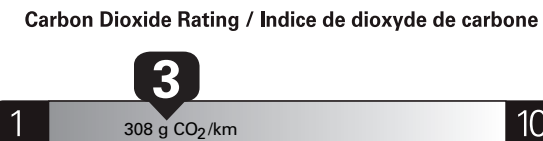

Annual fuel COST for an annual distance of 20,000 km, and an average fuel price of $1.00 per litre

$ 2 620

Coût annuel en carburant pour une distance annuelle de 20 000 km, et un prix moyen du carburant de 1,00 $ par litre

Standard pickup trucks range from / Les camionnettes ordinaires font entre 8.8 - 19.8 L_e/100 km