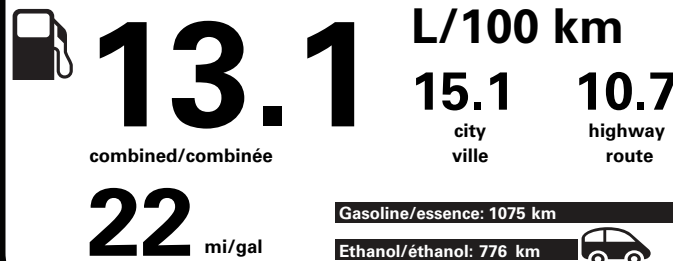

SAFETY/SECURITY

- AIR BAGS, SIDE AIRBAGS, DRIVER & PASS PERIMETER ALARM ROLL STABILITY CONTROL SAFETY BELTS, ADJUSTABLE SOS POST CRASH ALERT SYST STOP LAMP, HIGH MOUNT CTR TIRE PRESSURE MONITOR SYS

WARRANTY

- 3 YR/60,000 KM BASIC 5YEAR/100,000 KM POWERTRAIN ROADSIDE ASSISTANCE 24 HRS

INCLUDED ON THIS VEHICLE

EQUIPMENT GROUP 302A

- XLT SERIES BOXLINK CARGO SYSTEM ELECTRONIC AUTO TEMP CONTROL LED BOX LIGHTING LED SIDE-MIRROR SPOT LIGHTS POWER SLIDING REAR WINDOW REMOTE START SYSTEM

OPTIONAL EQUIPMENT/OTHER

- 2022 MODEL YEAR FEDERAL EXCISE TAX 5.0L V8 ENGINE 275/60R-20 BSW ALL-TERRAIN 3.31 RATIO REGULAR AXLE 7050# GVWR PACKAGE 50 STATE EMISSIONS 400W OUTLET CNCTD NAV/SIRIUS XM REMOVAL AUTO START-STOP REMOVAL TRAILER TOW PACKAGE INTEGRATED TRLR BRAKE CNTRL MIRROR MAN FOLD W/POWER GLASS 20" 6-SPOKE DARK ALLOY WHEEL 136 LITRE/ 36 GALLON FUEL TANK XLT SPORT PACKAGE SPORT CLOTH 40/CONSOLE/40 FLEX FUEL VEHICLE

(MSRP)*

6,040.00

100.00 3,825.00 1,000.00 NO CHARGE NO CHARGE - 250.00 - 60.00 NO CHARGE NO CHARGE NO CHARGE 500.00 NO CHARGE

PRICE INFORMATION

BASE PRICE $54,025.00 TOTAL OPTIONS/OTHER 11,155.00 TOTAL VEHICLE & OPTIONS/OTHER DESTINATION & DELIVERY 65,180.00 2,095.00

"THIS VEH. NOT INTENDED FOR SALE OR REGISTRATION IN US" RETAIL PRICES EXCLUDE GST/HST

Canada

ENERGUIDE

E85 Gasoline-Ethanol Vehicle Véhicule à essence-éthanol

Fuel Consumption / Consommation de carburant