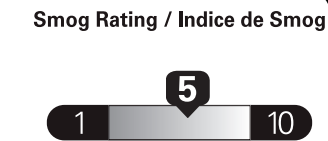

Annual fuel COST for an annual distance of 20,000 km, and an average fuel price of $1.00 per litre

$ 2 620

Coût annuel en carburant pour une distance annuelle de 20 000 km, et un prix moyen du carburant de 1,00 $ par litre

Standard pickup trucks range from / Les camionnettes ordinaires font entre 8.8 - 19.8 L_e/100 km