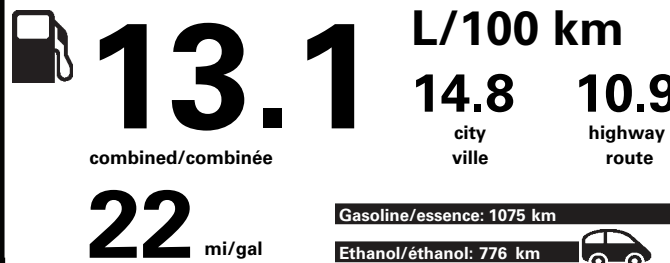

(MSRP)*

6,415.00

OPTIONAL EQUIPMENT/OTHER

- 2021 MODEL YEAR
- FEDERAL EXCISE TAX 100.00
- 5.0L V8 ENGINE 3,550.00
- 3.73 ELECTRONIC LOCK RR AXLE 500.00
- 7050# GVWR PACKAGE
- 50 STATE EMISSIONS NO CHARGE
- 400W OUTLET NO CHARGE
- TRAILER TOW PACKAGE
- .INTEGRATED TRLR BRAKE CNTRL
- MIRROR MANUAL TELE W/PWR GLASS 360.00
- SIRIUS XM SATELLITE RADIO
- 136 LITRE/ 36 GALLON FUEL TANK
- XLT SPORT PACKAGE 500.00
- .275/65R18 OWL ALL-TERRAIN
- .18" 6-SPOKE GLOSS BLACK WHEEL
- SPORT CLOTH 40/CONSOLE/40 NO CHARGE
- FLEX FUEL VEHICLE

PRICE INFORMATION

BASE PRICE	$47,939.00
TOTAL OPTIONS/OTHER	11,425.00
TOTAL VEHICLE & OPTIONS/OTHER	59,364.00
DESTINATION & DELIVERY	1,950.00

(MSRP)*

SOLD TO/VENDU A Savage Ford Sales Limited 72 Front St Sturgeon Falls ON CAN P2B 2H2	B80 017	RAMP ONE/ TERMINAL UN RA7M	DEALER NO./CONCESSIONNAIRE B80 017
SHIP TO (IF OTHER THAN SOLD TO) / EXPEDIER A (SI AUTRE QUE L'ACHETEUR)		RAMP TWO/ TERMINAL DEUX	FINAL ASSEMBLY PLANT/ USINE DE MONTAGE DEARBORN
SHIP THROUGH/EXPEDIER VIA	METHOD OF TRANSP / MODE DE TRANSPORT RAIL	ITEM #: B8-A108 O/T 1	

TOTAL MSRP $61,314.00

* MANUFACTURER'S SUGGESTED RETAIL PRICE = MSRP
* NOTE: THIS PRICE HAS BEEN DEVELOPED AS A GUIDE. DEALERS MAY SELL FOR LESS AND ARE NOT UNDER ANY OBLIGATION TO ACCEPT THIS SUGGESTED RETAIL PRICE.

SPECIAL ORDER

ME121 N RE 2X 125 001207 05 12 21

Fuel Consumption / Consommation de carburant

Annual fuel COST
for an annual distance of 20,000 km, and an average fuel price of $1.25 per litre

$ 3 275

Coût annuel en carburant
pour une distance annuelle de 20 000 km, et un prix moyen du carburant de 1,25 $ par litre

Standard pickup trucks range from /
Les camionnettes ordinaires font entre
8.9 - 16.3 L_e/100 km

L_e is gasoline litre equivalent
L_e signifie litre équivalent d'essence

Carbon Dioxide Rating / Indice de dioxyde de carbone

Tailpipe emissions only / Émissions du tuyau d'échappement seulement

Smog Rating / Indice de Smog

Estimates are based on Government of Canada approved criteria and testing methods. Vehicle's actual fuel consumption will vary.

Estimations établies selon des méthodes d'essai et des critères approuvés par le gouvernement du Canada. La consommation de carburant réelle du véhicule variera.

For more information visit
vehicles.nrcan.gc.ca

Pour plus d'information visitez
vehicules.nrcan.gc.ca

**U.S. GOVERNMENT SAFETY RATINGS
COTES DE SÉCURITÉ DU GOUVERNEMENT AMÉRICAIN**

Overall Vehicle Score / Cote globale du véhicule	Not Rated / Non coté	
Frontal Crash Collision frontale	Driver / Conducteur Passenger / Passager	Not Rated / Non coté Not Rated / Non coté
Side Crash Collision latérale	Front seat / Siège avant Rear seat / Siège arrière	Not Rated / Non coté Not Rated / Non coté
Rollover / Capotage	Not Rated / Non coté	

Star ratings range from 1 to 5 stars (★★★★★), with 5 being the highest. Les cotes varient de 1 à 5 étoiles (★★★★★), 5 étant la cote la plus élevée.

Source: U.S. National Highway Traffic Safety Administration
For more information / Pour de plus amples renseignements
www.safercar.gov

1FTFW1E54MFB74059

FordPass Connect™

Download the FordPass™ app* and you can:

1. **Access Vehicle Control Features**
2. Remotely start, lock and unlock your vehicle.
   - Locate your vehicle and check approximate fuel range.
   - Receive vehicle health alerts.

1. **Activate 4G LTE Wi-Fi Hotspot**
2. New vehicles include a 3-month or 3GB data (whichever comes first) Wi-Fi trial.
   - Connect up to ten Wi-Fi-equipped devices.

The FordPass Connect™ modem is active and sending vehicle data (e.g., diagnostics) to Ford. See in-vehicle Settings for connectivity options.

Scan code not operational at this time

FOR PLANT USE ONLY

FORD PROTECT
Insist on Ford Protect! The only extended service plan fully backed by Ford and honored at every Ford dealership in the US and Canada. See your Ford dealer for additional details, or visit www.ford.ca for more information.

Personalize your vehicle with Ford Custom Accessories. Genuine Ford Accessories are engineered for your vehicle and can be included under the Ford New Vehicle Limited Warranty. Certain conditions, limitations and exclusions apply. See your Dealer for details.