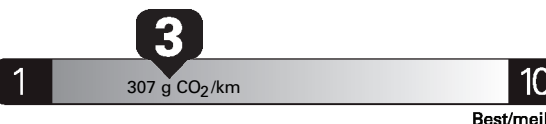

Carbon Dioxide Rating / Indice de dioxyde de carbone

Tailpipe emissions only / Émissions du tuyau d'échappement seulement