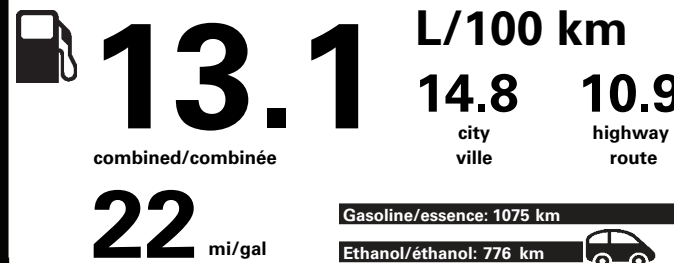

PRICE INFORMATION

BASE PRICE	$47,939.00
TOTAL OPTIONS/OTHER	12,195.00
TOTAL VEHICLE & OPTIONS/OTHER	60,134.00
DESTINATION & DELIVERY	1,950.00

"THIS VEH. NOT INTENDED FOR SALE OR REGISTRATION IN US" RETAIL PRICES EXCLUDE GST/HST

SOLD TO/VENDU A Capital Ford Lincoln Sales Win 555 Empress Street Winnipeg MB CAN R3G 3H1	A40 710	RAMP ONE/ TERMINAL UN RA64	DEALER NO./CONCESSIONNAIRE A40 710
SHIP TO (IF OTHER THAN SOLD TO) / EXPEDIER A (SI AUTRE QUE L'ACHETEUR)		RAMP TWO/ TERMINAL DEUX	FINAL ASSEMBLY PLANT/ USINE DE MONTAGE DEARBORN
SHIP THROUGH/EXPEDIER VIA		METHOD OF TRANSP / MODE DE TRANSPORT RAIL	ITEM #: A4-Z102 O/T 2 MA271 N RE 2X 120 000650 01 27 21

TOTAL MSRP $62,084.00

* MANUFACTURER'S SUGGESTED RETAIL PRICE = MSRP
* NOTE: THIS PRICE HAS BEEN DEVELOPED AS A GUIDE. DEALERS MAY SELL FOR LESS AND ARE NOT UNDER ANY OBLIGATION TO ACCEPT THIS SUGGESTED RETAIL PRICE.

Canada

ENERGUIDE

E85 Gasoline-Ethanol Vehicle
Véhicule à essence-éthanol

Fuel Consumption / Consommation de carburant

Annual fuel COST
for an annual distance of 20,000 km, and an average fuel price of $1.25 per litre

$ 3 275

Coût annuel en carburant
pour une distance annuelle de 20 000 km, et un prix moyen du carburant de 1,25 $ par litre

Standard pickup trucks range from /
Les camionnettes ordinaires font entre
8.9 - 16.3 L_e/100 km

L_e is gasoline litre equivalent
L_e signifie litre équivalent d'essence

Carbon Dioxide Rating / Indice de dioxyde de carbone

Tailpipe emissions only / Émissions du tuyau d'échappement seulement

Smog Rating / Indice de Smog

Estimates are based on Government of Canada approved criteria and testing methods. Vehicle's actual fuel consumption will vary.

Estimations établies selon des méthodes d'essai et des critères approuvés par le gouvernement du Canada. La consommation de carburant réelle du véhicule variera.

For more information visit

vehicles.nrcan.gc.ca

Pour plus d'information visitez

vehicules.nrcan.gc.ca

U.S. GOVERNMENT SAFETY RATINGS
COTES DE SÉCURITÉ DU GOUVERNEMENT AMÉRICAIN

Overall Vehicle Score / Cote globale du véhicule	Not Rated / Non coté
Frontal Crash Collision frontale	Driver / Conducteur Passenger / Passager Not Rated / Non coté Not Rated / Non coté
Side Crash Collision latérale	Front seat / Siège avant Rear seat / Siège arrière Not Rated / Non coté Not Rated / Non coté
Rollover / Capotage	Not Rated / Non coté

Star ratings range from 1 to 5 stars (★★★★★), with 5 being the highest.
Les cotes varient de 1 à 5 étoiles (★★★★★), 5 étant la cote la plus élevée.

Source: U.S. National Highway Traffic Safety Administration
For more information / Pour de plus amples renseignements
www.safercar.gov

1FTFW1E54MFA86189

FordPass Connect™

Download the FordPass™ app* and you can:

- Access Vehicle Control Features
- Remotely start, lock and unlock your vehicle.
- Locate your vehicle and check approximate fuel range.
- Receive vehicle health alerts.

- Activate 4G LTE Wi-Fi Hotspot
- New vehicles include a 3-month or 3GB data (whichever comes first) Wi-Fi trial.
- Connect up to ten Wi-Fi-equipped devices.

The FordPass Connect™ modem is active and sending vehicle data (e.g., diagnostics) to Ford. See in-vehicle Settings for connectivity options.

Scan code not operational at this time

FOR PLANT USE ONLY

Insist on Ford Protect! The only extended service plan fully backed by Ford and honored at every Ford dealership in the US and Canada. See your Ford dealer for additional details, or visit www.ford.ca for more information.

Personalize your vehicle with Ford Custom Accessories. Genuine Ford Accessories are engineered for your vehicle and can be included under the Ford New Vehicle Limited Warranty. Certain conditions, limitations and exclusions apply. See your Dealer for details.

2202102040650