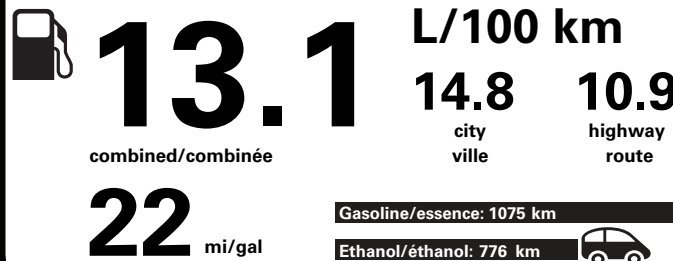

(MSRP)*

SPORT CLOTH 40/CONSOLE/40 BED LINER DROP-IN *ACCY FLEX FUEL VEHICLE 6,415.00

(MSRP)*

NO CHARGE PRICE INFORMATION BASE PRICE TOTAL OPTIONS/OTHER 395.00 $51,639.00 9,970.00

(MSRP)*

TOTAL VEHICLE & OPTIONS/OTHER DESTINATION & DELIVERY 61,609.00 1,995.00 TOTAL BEFORE REDUCTIONS OFF ROAD DISCOUNT 63,604.00 - 550.00 TOTAL REDUCTIONS - 550.00

100.00 NO CHARGE 1,000.00 NO CHARGE NO CHARGE NO CHARGE NO CHARGE 950.00

140.00 470.00 NO CHARGE 500.00

SOLD TO/VENDU A The Belanger Ford Lincoln Cent P.O. BOX 1058 Chelmsford ON CAN P0M 1L0

A86 170

RAMP ONE/ TERMINAL UN

CA6V

DEALER NO./CONCESSIONNAIRE

A86 170

SHIP TO (IF OTHER THAN SOLD TO) / EXPEDIER A (SI AUTRE QUE L' ACHETEUR) KANSAS CITY VPC 8250 NE UNGD P163 KANSAS CITY MO

RAMP TWO/ TERMINAL DEUX

FINAL ASSEMBLY PLANT/ USINE DE MONTAGE KANSAS CITY

SHIP THROUGH/EXPEDIER VIA

METHOD OF TRANSP/ MODE DE TRANSPORT

CONVOY

ITEM #: A8-W335 O/T 1

SPECIAL ORDER

MF282 N RE W 135 000364 06 28 21

TOTAL MSRP $63,054.00

* MANUFACTURER'S SUGGESTED RETAIL PRICE = MSRP

* NOTE: THIS PRICE HAS BEEN DEVELOPED AS A GUIDE. DEALERS MAY SELL FOR LESS AND ARE NOT UNDER ANY OBLIGATION TO ACCEPT THIS SUGGESTED RETAIL PRICE.

E85 Gasoline-Ethanol Vehicle Véhicule à essence-éthanol

Fuel Consumption / Consommation de carburant

Annual fuel COST for an annual distance of 20,000 km, and an average fuel price of $1.25 per litre

$ 3 275

Coût annuel en carburant

pour une distance annuelle de 20 000 km, et un prix moyen du carburant de 1,25 $ par litre

Standard pickup trucks range from / Les camionnettes ordinaires font entre 8.9 - 16.3 L_e/100 km

L_e is gasoline litre equivalent L_e signifie litre équivalent d'essence

Carbon Dioxide Rating / Indice de dioxyde de carbone

Smog Rating / Indice de Smog

Tailpipe emissions only / Émissions du tuyau d'échappement seulement

Estimates are based on Government of Canada approved criteria and testing methods. Vehicle's actual fuel consumption will vary.

Estimations établies selon des méthodes d'essai et des critères approuvés par le gouvernement du Canada. La consommation de carburant réelle du véhicule variera.

For more information visit

vehicles.nrcan.gc.ca

Pour plus d'information visitez

vehicules.nrcan.gc.ca

U.S. GOVERNMENT SAFETY RATINGS COTES DE SÉCURITÉ DU GOUVERNEMENT AMÉRICAIN

Table with safety ratings: Overall Vehicle Score / Cote globale du véhicule (Not Rated / Non coté), Frontal Crash / Collision frontale (Not Rated / Non coté), Side Crash / Collision latérale (Not Rated / Non coté), Rollover / Capotage (Not Rated / Non coté).

Star ratings range from 1 to 5 stars (*****), with 5 being the highest. Les cotes varient de 1 à 5 étoiles (*****), 5 étant la cote la plus élevée.

Source: U.S. National Highway Traffic Safety Administration For more information / Pour de plus amples renseignements www.safercar.gov

1FTFW1E53MKE20462

FordPass Connect™

Download the FordPass™ app* and you can:

- Access Vehicle Control Features Remotely start, lock and unlock your vehicle. Locate your vehicle and check approximate fuel range. Receive vehicle health alerts.

- Activate 4G LTE Wi-Fi Hotspot New vehicles include a 3-month or 3GB data (whichever comes first) Wi-Fi trial. Connect up to ten Wi-Fi-equipped devices.

The FordPass Connect™ modem is active and sending vehicle data (e.g., diagnostics) to Ford. See in-vehicle Settings for connectivity options.

Scan code not operational at this time

FOR PLANT USE ONLY

Insist on Ford Protect! The only extended service plan fully backed by Ford and honored at every Ford dealership in the US and Canada. See your Ford dealer for additional details, or visit www.ford.ca for more information.

Personalize your vehicle with Ford Custom Accessories. Genuine Ford Accessories are engineered for your vehicle and can be included under the Ford New Vehicle Limited Warranty. Certain conditions, limitations and exclusions apply. See your Dealer for details.