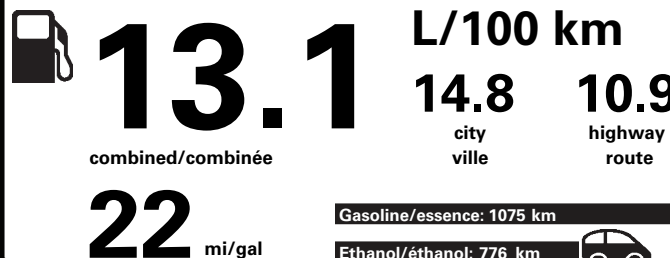

(MSRP)*

XLT SPORT PACKAGE 6,415.00 SPORT CLOTH 40/CONSOLE/40 WHEEL WELL LINER FLEX FUEL VEHICLE

(MSRP)*

500.00 NO CHARGE 200.00 PRICE INFORMATION BASE PRICE TOTAL OPTIONS/OTHER

(MSRP)*

50,989.00 11,585.00

TOTAL VEHICLE & OPTIONS/OTHER DESTINATION & DELIVERY

TOTAL BEFORE REDUCTIONS OFF ROAD DISCOUNT

TOTAL REDUCTIONS

"THIS VEH. NOT INTENDED FOR SALE OR REGISTRATION IN US" RETAIL PRICES EXCLUDE GST/HST

SOLD TO/VENDU A

Dingwall Ford Sales Ltd P.O. BOX 219 Kenora ON CAN P9N 3X3

B80 802

RAMP ONE/ TERMINAL UN

CW64

DEALER NO./CONCESSIONNAIRE

B80 802

SHIP TO (IF OTHER THAN SOLD TO) /

EXPEDIER A (SI AUTRE QUE L'ACHETEUR) Dingwall Ford Sales Ltd 303 Government Street Dryden ON

B8 803

RAMP TWO/ TERMINAL DEUX

FINAL ASSEMBLY PLANT/ USINE DE MONTAGE KANSAS CITY

SHIP THROUGH/EXPEDIER VIA

METHOD OF TRANSP/ MODE DE TRANSPORT CONVOY

ITEM #: B8-119D O/T 2

MA042 N RE 2X 120 000276 01 04 21

TOTAL MSRP $63,974.00

* MANUFACTURER'S SUGGESTED RETAIL PRICE = MSRP

* NOTE: THIS PRICE HAS BEEN DEVELOPED AS A GUIDE. DEALERS MAY SELL FOR LESS AND ARE NOT UNDER ANY OBLIGATION TO ACCEPT THIS SUGGESTED RETAIL PRICE.

Canada

ENERGUIDE

E85 Gasoline-Ethanol Vehicle Véhicule à essence-éthanol

Fuel Consumption / Consommation de carburant

Annual fuel COST for an annual distance of 20,000 km, and an average fuel price of $1.25 per litre

$ 3 275

Coût annuel en carburant

pour une distance annuelle de 20 000 km, et un prix moyen du carburant de 1,25 $ par litre

Standard pickup trucks range from / Les camionnettes ordinaires font entre 8.9 - 16.3 L_e/100 km

L_e is gasoline litre equivalent L_e signifie litre équivalent d'essence

Carbon Dioxide Rating / Indice de dioxyde de carbone

Smog Rating / Indice de Smog

Tailpipe emissions only / Émissions du tuyau d'échappement seulement

Estimates are based on Government of Canada approved criteria and testing methods. Vehicle's actual fuel consumption will vary.

Estimations établies selon des méthodes d'essai et des critères approuvés par le gouvernement du Canada. La consommation de carburant réelle du véhicule variera.

For more information visit

vehicles.nrcan.gc.ca

Pour plus d'information visitez

vehicules.nrcan.gc.ca

U.S. GOVERNMENT SAFETY RATINGS COTES DE SÉCURITÉ DU GOUVERNEMENT AMÉRICAIN

Overall Vehicle Score / Cote globale du véhicule Not Rated / Non coté

Frontal Crash Collision frontale Driver / Conducteur Passenger / Passager Not Rated / Non coté Not Rated / Non coté

Side Crash Collision latérale Front seat / Siège avant Rear seat / Siège arrière Not Rated / Non coté Not Rated / Non coté

Rollover / Capotage Not Rated / Non coté

Star ratings range from 1 to 5 stars (★★★★★), with 5 being the highest. Les cotes varient de 1 à 5 étoiles (★★★★★), 5 étant la cote la plus élevée.

Source: U.S. National Highway Traffic Safety Administration For more information / Pour de plus amples renseignements www.safercar.gov

1FTFW1E53MKD29353

FordPass Connect™

Download the FordPass™ app* and you can:

- Access Vehicle Control Features Remotely start, lock and unlock your vehicle. Locate your vehicle and check approximate fuel range. Receive vehicle health alerts.

- Activate 4G LTE Wi-Fi Hotspot New vehicles include a 3-month or 3GB data (whichever comes first) Wi-Fi trial. Connect up to ten Wi-Fi-equipped devices.

The FordPass Connect™ modem is active and sending vehicle data (e.g., diagnostics) to Ford. See in-vehicle Settings for connectivity options.

Scan code not operational at this time

FOR PLANT USE ONLY

Insist on Ford Protect! The only extended service plan fully backed by Ford and honored at every Ford dealership in the US and Canada. See your Ford dealer for additional details, or visit www.ford.ca for more information.

Personalize your vehicle with Ford Custom Accessories. Genuine Ford Accessories are engineered for your vehicle and can be included under the Ford New Vehicle Limited Warranty. Certain conditions, limitations and exclusions apply. See your Dealer for details.

2202101117907