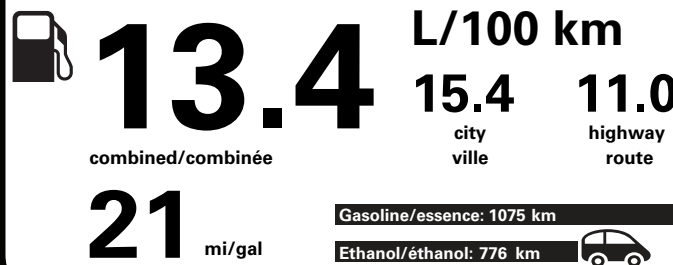

(MSRP)*

2,715.00

100.00

3,550.00

NO CHARGE

120.00

NO CHARGE

600.00

- 60.00

1,125.00

350.00

470.00

1,350.00

PRICE INFORMATION

BASE PRICE	$48,589.00
TOTAL OPTIONS/OTHER	10,320.00
TOTAL VEHICLE & OPTIONS/OTHER	58,909.00
DESTINATION & DELIVERY	1,995.00

(MSRP)*

$48,589.00

10,320.00

58,909.00

1,995.00

SOLD TO/VENDU A PineRidge Ford Sales Ltd P.O. BOX 2380 Meadow Lake SK CAN S9X 1Z5	B40 608	RAMP ONE/TERMINAL UN RA66	DEALER NO./CONCESSIONNAIRE B40 608
SHIP TO (IF OTHER THAN SOLD TO) / EXPEDIER A (SI AUTRE QUE L'ACHETEUR)	RAMP TWO/TERMINAL DEUX	FINAL ASSEMBLY PLANT/ USINE DE MONTAGE DEARBORN	TOTAL MSRP $60,904.00 * MANUFACTURER'S SUGGESTED RETAIL PRICE = MSRP * NOTE: THIS PRICE HAS BEEN DEVELOPED AS A GUIDE. DEALERS MAY SELL FOR LESS AND ARE NOT UNDER ANY OBLIGATION TO ACCEPT THIS SUGGESTED RETAIL PRICE.
SHIP THROUGH/EXPEDIER VIA	METHOD OF TRANSP / MODE DE TRANSPORT RAIL	ITEM #: B4-C201 O/T 2 ML091 N RE 2X 135 000452 11 09 21	

E85 Gasoline-Ethanol Vehicle
Véhicule à essence-éthanol

Fuel Consumption / Consommation de carburant

Annual fuel **COST**
for an annual distance of 20,000 km, and an average fuel price of $1.25 per litre

$ 3 350

Coût annuel en carburant

pour une distance annuelle de 20 000 km, et un prix moyen du carburant de 1,25 $ par litre

Standard pickup trucks range from /
Les camionnettes ordinaires font entre
8.9 - 16.3 L_e/100 km

L_e is gasoline litre equivalent
L_e signifie litre équivalent d'essence

Carbon Dioxide Rating / Indice de dioxyde de carbone

Tailpipe emissions only / Émissions du tuyau d'échappement seulement

Smog Rating / Indice de Smog

Estimates are based on Government of Canada approved criteria and testing methods. Vehicle's actual fuel consumption will vary.

Estimations établies selon des méthodes d'essai et des critères approuvés par le gouvernement du Canada. La consommation de carburant réelle du véhicule variera.

For more information visit

vehicles.nrcan.gc.ca

Pour plus d'information visitez

vehicules.nrcan.gc.ca

U.S. GOVERNMENT SAFETY RATINGS
COTES DE SÉCURITÉ DU GOUVERNEMENT AMÉRICAIN

Overall Vehicle Score /
Cote globale du véhicule ★ ★ ★ ★ ★

Frontal Crash / Collision frontale
Driver / Conducteur ★ ★ ★ ★ ★
Passenger / Passager ★ ★ ★ ★ ★

Side Crash / Collision latérale
Front seat / Siège avant ★ ★ ★ ★ ★
Rear seat / Siège arrière ★ ★ ★ ★ ★

Rollover / Capotage ★ ★ ★ ★

Star ratings range from 1 to 5 stars (★★★★★), with 5 being the highest.
Les cotes varient de 1 à 5 étoiles (★★★★★), 5 étant la cote la plus élevée.

Source: U.S. National Highway Traffic Safety Administration
For more information / Pour de plus amples renseignements
www.safercar.gov

1FTFW1E53MFD07054

FordPass Connect™

Download the FordPass™ app* and you can:

1. Access Vehicle Control Features
2. Remotely start, lock and unlock your vehicle.
   - Locate your vehicle and check approximate fuel range.
   - Receive vehicle health alerts.

1. Activate 4G LTE Wi-Fi Hotspot
2. New vehicles include a 3-month or 3GB data (whichever comes first) Wi-Fi trial.
   - Connect up to ten Wi-Fi-equipped devices.

The FordPass Connect™ modem is active and sending vehicle data (e.g., diagnostics) to Ford. See in-vehicle Settings for connectivity options.

Scan code not operational at this time

FOR PLANT USE ONLY

Insist on Ford Protect! The only extended service plan fully backed by Ford and honored at every Ford dealership in the US and Canada. See your Ford dealer for additional details, or visit www.ford.ca for more information.

Personalize your vehicle with Ford Custom Accessories. Genuine Ford Accessories are engineered for your vehicle and can be included under the Ford New Vehicle Limited Warranty. Certain conditions, limitations and exclusions apply. See your Dealer for details.