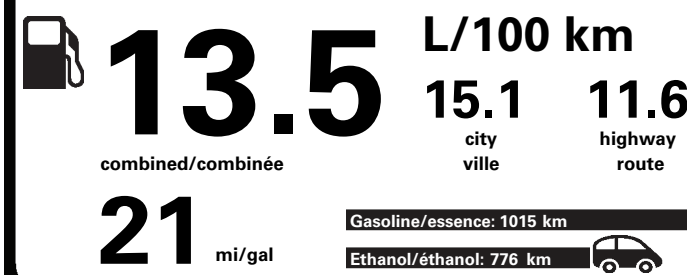

INTERIOR

- AM/FM W/CLOCK
- DISPLAY CENTRE
- GRAB HANDLES, DRVR/PASS
- OUTSIDE TEMP & COMPASS
- SEATS, CLOTH
- TACHOMETER

FUNCTIONAL

- 4X4 SYSTEM, ESOF
- ABS, POWER 4-WHEEL DISC
- AUTO START/STOP
- CRUISE CONTROL
- EASY FUEL CAPLESS FILLER
- ENGINE BLOCK HEATER
- FORDPASS™ CONNECT
- PRE-COLLISION ASSIST W/AEB
- REAR VIEW CAMERA
- REMOTE KEYLESS ENTRY
- SELECTSHIFT™ AUTO. TRANS
- SHOCKS, HEAVY DUTY
- SYNC@ 3
- WINDOWS, 2ND ROW POWER
- WINDOWS/DOORS/MIRRORS, PWR

SAFETY/SECURITY

- AIRBAGS, DRIVER & PASS
- AIR BAGS, SIDE
- PASSIVE ANTI-THEFT SYSTEM
- ROLL STABILITY CONTROL
- SAFETY BELTS, ADJUSTABLE
- SOS POST CRASH ALERT SYST

WARRANTY

- 3 YR/60,000 KM BASIC
- 5YEAR/100,000 KM POWERTRAIN
- ROADSIDE ASSISTANCE 24 HRS

INCLUDED ON THIS VEHICLE

EQUIPMENT GROUP 300A

- •XLT SERIES

OPTIONAL EQUIPMENT/OTHER

- 2020 MODEL YEAR
- FEDERAL EXCISE TAX
- .17" SILVER PAINTED ALUMINUM
- 5.0L V8 ENGINE
- .265/70R17 OWL A/S A/T
- 3.31 RATIO REGULAR AXLE
- 7050# GVWR PACKAGE
- CLASS IV TRAILER HITCH
- TAILGATE STEP
- 136 LITRE/ 36 GALLON FUEL TANK
- FLEX FUEL VEHICLE

(MSRP)*

100.00

NO CHARGE

NO CHARGE

400.00

400.00

PRICE INFORMATION

BASE PRICE	$49,769.00
TOTAL OPTIONS/OTHER	900.00
TOTAL VEHICLE & OPTIONS/OTHER	50,669.00
DESTINATION & DELIVERY	1,950.00

"THIS VEH. NOT INTENDED FOR SALE OR REGISTRATION IN US" RETAIL PRICES EXCLUDE GST/HST

(MSRP)*

Fuel Consumption / Consommation de carburant