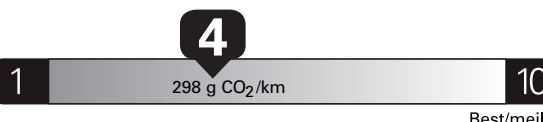

Carbon Dioxide Rating / Indice de dioxyde de carbone

Tailpipe emissions only / Émissions du tuyau d'échappement seulement