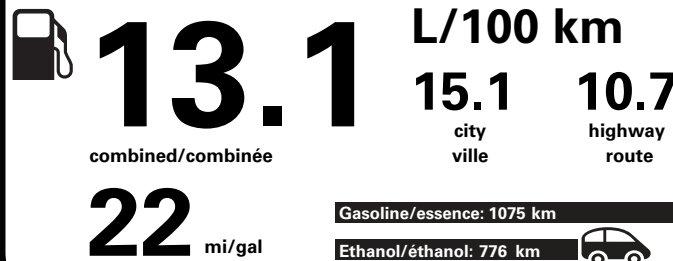

(MSRP)*

PRICE INFORMATION

BASE PRICE	$70,475.00
TOTAL OPTIONS/OTHER	4,590.00
TOTAL VEHICLE & OPTIONS/OTHER	75,065.00
DESTINATION & DELIVERY	2,095.00

(MSRP)*

"THIS VEH. NOT INTENDED FOR SALE OR REGISTRATION IN US" RETAIL PRICES EXCLUDE GST/HST

SOLD TO/VENDU A

Bennett-Dunlop Ford Sales (199
770 Broad Street
Regina SK CAN S4R 8H7

B40 796

**RAMP ONE/
TERMINAL UN**

CW69

DEALER NO./CONCESSIONNAIRE

B40 796

TOTAL MSRP $77,160.00

**SHIP TO (IF OTHER THAN SOLD TO) /
EXPEDIER A (SI AUTRE QUE L'ACHETEUR)**

**RAMP TWO/
TERMINAL DEUX**

**FINAL ASSEMBLY PLANT/
USINE DE MONTAGE**

KANSAS CITY

* MANUFACTURER'S SUGGESTED RETAIL PRICE = MSRP

* NOTE: THIS PRICE HAS BEEN DEVELOPED AS A GUIDE. DEALERS MAY SELL FOR LESS AND ARE NOT UNDER ANY OBLIGATION TO ACCEPT THIS SUGGESTED RETAIL PRICE.

SHIP THROUGH/EXPEDIER VIA

**METHOD OF TRANSP /
MODE DE TRANSPORT**

CONVOY

ITEM #: B4-F153 O/T 1

SPECIAL ORDER

NH192 N RE 2X 235 000227 08 19 22

Canada

ENERGUIDE

E85 Gasoline-Ethanol Vehicle
Véhicule à essence-éthanol

Fuel Consumption / Consommation de carburant

Annual fuel COST
for an annual distance of 20,000 km, and an average fuel price of $1.00 per litre

$ 2 620

Coût annuel en carburant

pour une distance annuelle de 20 000 km, et un prix moyen du carburant de 1,00 $ par litre

Standard pickup trucks range from /
Les camionnettes ordinaires font entre
8.8 - 19.8 L_e/100 km

L_e is gasoline litre equivalent
L_e signifie litre équivalent d'essence

Carbon Dioxide Rating / Indice de dioxyde de carbone

Smog Rating / Indice de Smog

Tailpipe emissions only / Émissions du tuyau d'échappement seulement

Estimates are based on Government of Canada approved criteria and testing methods. Vehicle's actual fuel consumption will vary.

Estimations établies selon des méthodes d'essai et des critères approuvés par le gouvernement du Canada. La consommation de carburant réelle du véhicule variera.

For more information visit

vehicles.nrcan.gc.ca

Pour plus d'information visitez

vehicules.nrcan.gc.ca

**U.S. GOVERNMENT SAFETY RATINGS
COTES DE SÉCURITÉ DU GOUVERNEMENT AMÉRICAIN**

Overall Vehicle Score /
Cote globale du véhicule ★ ★ ★ ★ ★

Frontal Crash / Collision frontale Driver / Conducteur ★ ★ ★ ★ ★
Passenger / Passager ★ ★ ★ ★ ★

Side Crash / Collision latérale Front seat / Siège avant ★ ★ ★ ★ ★
Rear seat / Siège arrière ★ ★ ★ ★ ★

Rollover / Capotage ★ ★ ★ ★

Star ratings range from 1 to 5 stars (*****), with 5 being the highest.
Les cotes varient de 1 à 5 étoiles (*****), 5 étant la cote la plus élevée.

Source: U.S. National Highway Traffic Safety Administration
For more information / Pour de plus amples renseignements
www.safercar.gov

1FTFW1E52NKE62977

FordPass Connect™

Download the FordPass™ app* and you can:

Access Vehicle Control Features

- Remotely start, lock and unlock your vehicle.
- Locate your vehicle and check approximate fuel range.
- Receive vehicle health alerts.

Activate 4G LTE Wi-Fi Hotspot

- New vehicles include a 3-month or 3GB data (whichever comes first) Wi-Fi trial.
- Connect up to ten Wi-Fi-equipped devices.

The FordPass Connect™ modem is active and sending vehicle data (e.g., diagnostics) to Ford. See in-vehicle Settings for connectivity options.

Scan code not operational at this time

FOR PLANT USE ONLY

Insist on Ford Protect! The only extended service plan fully backed by Ford and honored at every Ford dealership in the US and Canada. See your Ford dealer for additional details, or visit www.ford.ca for more information.

Personalize your vehicle with Ford Custom Accessories. Genuine Ford Accessories are engineered for your vehicle and can be included under the Ford New Vehicle Limited Warranty. Certain conditions, limitations and exclusions apply. See your Dealer for details.