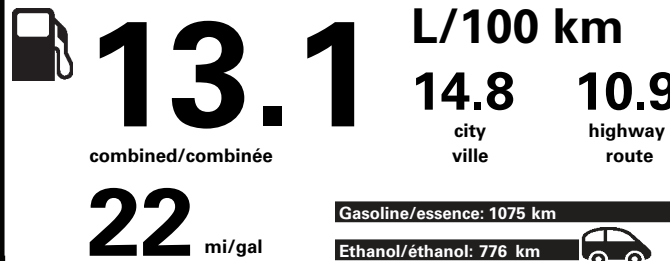

(MSRP)*

BEDLINER SPRAY-IN *ACCY 600.00
FLEX FUEL VEHICLE 6,415.00

(MSRP)*

PRICE INFORMATION
BASE PRICE $47,939.00
TOTAL OPTIONS/OTHER 14,485.00

(MSRP)*

TOTAL VEHICLE & OPTIONS/OTHER 62,424.00
DESTINATION & DELIVERY 1,950.00

TOTAL BEFORE REDUCTIONS 64,374.00
OFF ROAD DISCOUNT - 550.00

TOTAL REDUCTIONS - 550.00

"THIS VEH. NOT INTENDED FOR
SALE OR REGISTRATION IN US"
RETAIL PRICES EXCLUDE
GST/HST

SOLD TO/VENDU A
Key West Ford Sales Ltd.
301 Stewardson Way
New Westminster BC CAN V3M 2A5

B70 234

RAMP ONE/
TERMINAL UN

RA8B

DEALER NO./CONCESSIONNAIRE

B70 234

SHIP TO (IF OTHER THAN SOLD TO) /
EXPEDIER A (SI AUTRE QUE L'ACHETEUR)
Key West Ford Sales Ltd.
301 Stewardson Way
New Westminster BC CAN V3M 2A5

B70 234

RAMP TWO/
TERMINAL DEUX

FINAL ASSEMBLY PLANT/
USINE DE MONTAGE

DEARBORN

SHIP THROUGH/EXPEDIER VIA

COMMERCE VPC
15200 COMMERCE DR
DEARBORN MI

METHOD OF TRANSP /
MODE DE TRANSPORT

RAIL

ITEM #: B7-6510 O/T 1

SPECIAL ORDER

MC151 N RE 2X 120 000326 03 15 21

TOTAL MSRP $63,824.00

* MANUFACTURER'S SUGGESTED RETAIL PRICE = MSRP

* NOTE: THIS PRICE HAS BEEN DEVELOPED AS A GUIDE. DEALERS MAY SELL FOR LESS AND ARE NOT UNDER ANY OBLIGATION TO ACCEPT THIS SUGGESTED RETAIL PRICE.

E85 Gasoline-Ethanol Vehicle
Véhicule à essence-éthanol

Fuel Consumption / Consommation de carburant

Annual fuel COST
for an annual distance of 20,000 km, and an average fuel price of $1.25 per litre

$ 3 275

Coût annuel en carburant

pour une distance annuelle de 20 000 km, et un prix moyen du carburant de 1,25 $ par litre

Standard pickup trucks range from /
Les camionnettes ordinaires font entre
8.9 - 16.3 L_e/100 km

L_e is gasoline litre equivalent
L_e signifie litre équivalent d'essence

Carbon Dioxide Rating / Indice de dioxyde de carbone

Tailpipe emissions only / Émissions du tuyau d'échappement seulement

Smog Rating / Indice de Smog

Estimates are based on Government of Canada approved criteria and testing methods. Vehicle's actual fuel consumption will vary.

Estimations établies selon des méthodes d'essai et des critères approuvés par le gouvernement du Canada. La consommation de carburant réelle du véhicule variera.

For more information visit

vehicles.nrcan.gc.ca

Pour plus d'information visitez

vehicules.nrcan.gc.ca

U.S. GOVERNMENT SAFETY RATINGS
COTES DE SÉCURITÉ DU GOUVERNEMENT AMÉRICAIN

Overall Vehicle Score /
Cote globale du véhicule **Not Rated / Non coté**

Frontal Crash / Collision frontale
Driver / Conducteur **Not Rated / Non coté**
Passenger / Passager **Not Rated / Non coté**

Side Crash / Collision latérale
Front seat / Siège avant **Not Rated / Non coté**
Rear seat / Siège arrière **Not Rated / Non coté**

Rollover / Capotage **Not Rated / Non coté**

Star ratings range from 1 to 5 stars (★★★★★), with 5 being the highest.
Les cotes varient de 1 à 5 étoiles (★★★★★), 5 étant la cote la plus élevée.

Source: U.S. National Highway Traffic Safety Administration
For more information / Pour de plus amples renseignements
www.safercar.gov

1FTFW1E52MFB33607

FordPass Connect™

Download the FordPass™ app* and you can:

1. **Access Vehicle Control Features**
2. Remotely start, lock and unlock your vehicle.
   - Locate your vehicle and check approximate fuel range.
   - Receive vehicle health alerts.

1. **Activate 4G LTE Wi-Fi Hotspot**
2. New vehicles include a 3-month or 3GB data (whichever comes first) Wi-Fi trial.
   - Connect up to ten Wi-Fi-equipped devices.

The FordPass Connect™ modem is active and sending vehicle data (e.g., diagnostics) to Ford. See in-vehicle Settings for connectivity options.

Scan code not operational at this time

FOR PLANT USE ONLY

Insist on Ford Protect! The only extended service plan fully backed by Ford and honored at every Ford dealership in the US and Canada. See your Ford dealer for additional details, or visit www.ford.ca for more information.

Personalize your vehicle with Ford Custom Accessories. Genuine Ford Accessories are engineered for your vehicle and can be included under the Ford New Vehicle Limited Warranty. Certain conditions, limitations and exclusions apply. See your Dealer for details.