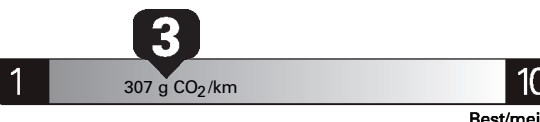

Carbon Dioxide Rating / Indice de dioxyde de carbone

Tailpipe emissions only / Émissions du tuyau d'échappement seulement