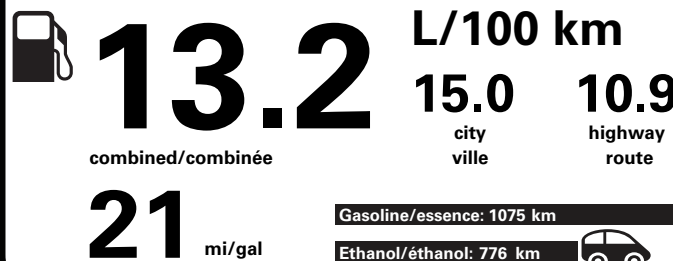

(MSRP)*

6,040.00

FLEX FUEL VEHICLE

(MSRP)*

PRICE INFORMATION

BASE PRICE $59,125.00 TOTAL OPTIONS/OTHER 12,895.00 TOTAL VEHICLE & OPTIONS/OTHER DESTINATION & DELIVERY 72,020.00 2,095.00

"THIS VEH. NOT INTENDED FOR SALE OR REGISTRATION IN US" RETAIL PRICES EXCLUDE GST/HST

SOLD TO/ VENDU A Celebration Ford Sales Ltd P.O. BOX 1198 Moosomin SK CAN S0G 3N0

B40 074

RAMP ONE/ TERMINAL UN

RA64

DEALER NO./CONCESSIONNAIRE

B40 074

TOTAL MSRP $74,115.00

SHIP TO (IF OTHER THAN SOLD TO) / EXPEDIER A (SI AUTRE QUE L'ACHETEUR)

RAMP TWO/ TERMINAL DEUX

FINAL ASSEMBLY PLANT/ USINE DE MONTAGE

DEARBORN

* MANUFACTURER'S SUGGESTED RETAIL PRICE = MSRP

* NOTE: THIS PRICE HAS BEEN DEVELOPED AS A GUIDE. DEALERS MAY SELL FOR LESS AND ARE NOT UNDER ANY OBLIGATION TO ACCEPT THIS SUGGESTED RETAIL PRICE.

SHIP THROUGH/EXPEDIER VIA

METHOD OF TRANSP / MODE DE TRANSPORT

ITEM #: B4-A405 O/T 2

RAIL

PB161 N RE 2X 330 000474 02 16 23

Canada

ENERGUIDE

E85 Gasoline-Ethanol Vehicle Véhicule à essence-éthanol

Fuel Consumption / Consommation de carburant

Annual fuel COST for an annual distance of 20,000 km, and an average fuel price of $1.25 per litre

$ 3 300

Coût annuel en carburant

pour une distance annuelle de 20 000 km, et un prix moyen du carburant de 1,25 $ par litre

Standard pickup trucks range from / Les camionnettes ordinaires font entre 8.9 - 19.8 L_e/100 km

L_e is gasoline litre equivalent L_e signifie litre équivalent d'essence

Carbon Dioxide Rating / Indice de dioxyde de carbone

Tailpipe emissions only / Émissions du tuyau d'échappement seulement

Smog Rating / Indice de Smog

Estimates are based on Government of Canada approved criteria and testing methods. Vehicle's actual fuel consumption will vary.

Estimations établies selon des méthodes d'essai et des critères approuvés par le gouvernement du Canada. La consommation de carburant réelle du véhicule variera.

For more information visit

vehicles.nrcan.gc.ca

Pour plus d'information visitez

vehicules.nrcan.gc.ca

U.S. GOVERNMENT SAFETY RATINGS COTES DE SÉCURITÉ DU GOUVERNEMENT AMÉRICAIN

Overall Vehicle Score / Cote globale du véhicule ★★★★★

Frontal Crash / Collision frontale Driver / Conducteur ★★★★★ Passenger / Passager ★★★★★

Side Crash / Collision latérale Front seat / Siège avant ★★★★★ Rear seat / Siège arrière ★★★★★

Rollover / Capotage ★★★★★

Star ratings range from 1 to 5 stars (★★★★★), with 5 being the highest. Les cotes varient de 1 à 5 étoiles (★★★★★), 5 étant la cote la plus élevée.

Source: U.S. National Highway Traffic Safety Administration For more information / Pour de plus amples renseignements www.safercar.gov

1FTFW1E51PFB07214

FordPass Connect™

Download the FordPass™ app* and you can:

- Access Vehicle Control Features Remotely start, lock and unlock your vehicle. Locate your vehicle and check approximate fuel range. Receive vehicle health alerts.

Activate 4G LTE Wi-Fi Hotspot

- New vehicles include a 3-month or 3GB data (whichever comes first) Wi-Fi trial. Connect up to ten Wi-Fi-equipped devices.

The FordPass Connect™ modem is active and sending vehicle data (e.g., diagnostics) to Ford. See in-vehicle Settings for connectivity options.

Scan code not operational at this time

FOR PLANT USE ONLY

FORD PROTECT™ Continued Service Plan

Insist on Ford Protect! The only extended service plan fully backed by Ford and honored at every Ford dealership in the US and Canada. See your Ford dealer for additional details, or visit www.ford.ca for more information.

Personalize your vehicle with Ford Custom Accessories. Genuine Ford Accessories are engineered for your vehicle and can be included under the Ford New Vehicle Limited Warranty. Certain conditions, limitations and exclusions apply. See your Dealer for details.

2202302262342