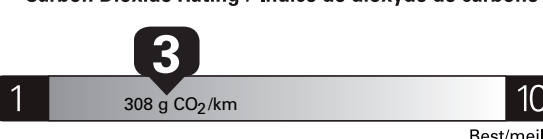

Carbon Dioxide Rating / Indice de dioxyde de carbone