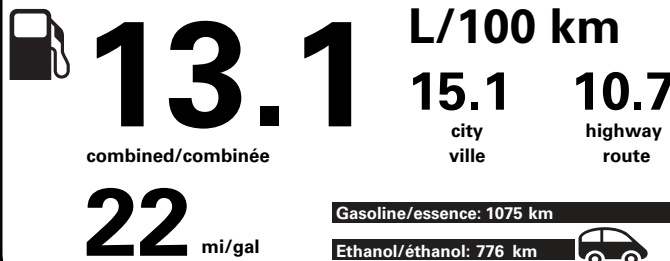

SAFETY/SECURITY

- AIR BAGS, SIDE AIRBAGS, DRIVER & PASS PERIMETER ALARM ROLL STABILITY CONTROL SAFETY BELTS, ADJUSTABLE SOS POST CRASH ALERT SYST STOP LAMP, HIGH MOUNT CTR TIRE PRESSURE MONITOR SYS

WARRANTY

- 3 YR/60,000 KM BASIC 5YEAR/100,000 KM POWERTRAIN ROADSIDE ASSISTANCE 24 HRS

INCLUDED ON THIS VEHICLE

EQUIPMENT GROUP 301A

- XLT SERIES BOXLINK CARGO SYSTEM ELECTRONIC AUTO TEMP CONTROL 8-WAY POWER DRIVERS SEAT

(MSRP)*

2,180.00

OPTIONAL EQUIPMENT/OTHER

- 2022 MODEL YEAR FEDERAL EXCISE TAX 5.0L V8 ENGINE 3.31 ELECTRONIC LOCK RR AXLE 7150# GVWR PACKAGE 50 STATE EMISSIONS 400W OUTLET INTERIOR WORK SURFACE CNCTD NAV/SIRIUS XM REMOVAL AUTO START-STOP REMOVAL CLASS IV TRAILER HITCH TAILGATE STEP 136 LITRE/ 36 GALLON FUEL TANK INTEGRATED TRLR BRAKE CNTRL XLT SPORT PACKAGE .275/65R18 BSW ALL-TERRAIN .18" 6-SPOKE GLOSS BLACK WHEEL SPORT CLOTH 40/CONSOLE/40 FLEX FUEL VEHICLE

100.00 NO CHARGE 500.00 NO CHARGE 365.00 400.00 - 250.00 - 60.00 470.00 350.00 1,850.00 NO CHARGE

PRICE INFORMATION

BASE PRICE $57,350.00 TOTAL OPTIONS/OTHER 5,905.00 TOTAL VEHICLE & OPTIONS/OTHER 63,255.00 DESTINATION & DELIVERY 2,095.00

"THIS VEH. NOT INTENDED FOR SALE OR REGISTRATION IN US" RETAIL PRICES EXCLUDE GST/HST

Canada

ENERGUIDE

E85 Gasoline-Ethanol Vehicle Véhicule à essence-éthanol

Fuel Consumption / Consommation de carburant

Annual fuel COST for an annual distance of 20,000 km, and an average fuel price of $1.00 per litre

$ 2 620

Coût annuel en carburant pour une distance annuelle de 20 000 km, et un prix moyen du carburant de 1,00 $ par litre

Standard pickup trucks range from / Les camionnettes ordinaires font entre 8.8 - 19.8 L_e/100 km

L_e is gasoline litre equivalent L_e signifie litre équivalent d'essence