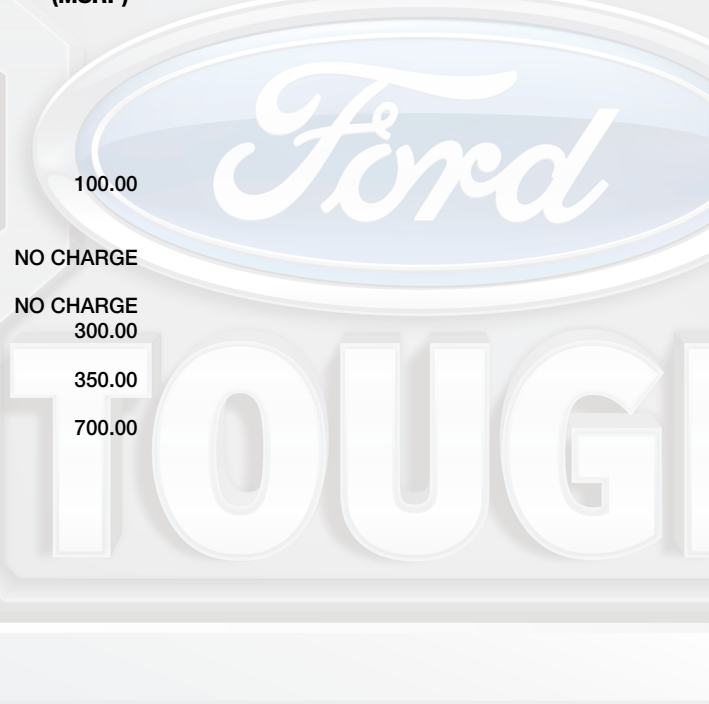

INTERIOR

- 4" CLUSTER DISPLAY
- 12" CENTRE DISPLAY
- A/C-MANUAL SINGLE ZONE
- AM/FM STEREO
- DUAL SUNVISORS
- FLOOR COVER - CARPET
- ILLUMINATED ENTRY
- OVERHEAD CONSOLE
- POWER DOOR LOCKS & WINDOWS
- REARVIEW MIRROR-DAY/NIGHT
- STEERING COLUMN-MANUAL T/T

FUNCTIONAL

- 5G MODEM
- BLIS W/CROSS TRAFFIC ALERT
- CRUISE CONTROL
- CURVE CONTROL
- FORD APP
- HILL START ASSIST
- LANE-KEEPING SYSTEM
- PARKING SENSORS - REAR
- POST-COLLISION BRAKING
- PRE-COLLISION ASSIST W/AEB
- REAR VIEW CAMERA
- SYNC4 WITH APPLINK

SAFETY/SECURITY

- ADVANCETRAC™W/ ROLL STABILITY CONTROL
- AIRBAGS - SAFETY CANOPY®
- AIRBAGS-DRIVER/PASSENGER
- CENTRE HIGH MOUNT STOPLAMP
- DAYTIME RUNNING LIGHTS
- PERIMETER ALARM
- SECURE PKG 1 YR INCLUDED
- SECURILOCK® ANTI-THEFT SYST
- SOS POST CRASH ALERT SYST
- TIRE PRESSURE MONITOR SYS

WARRANTY

- 3YR/60,000KM BASIC
- 5YR/100,000KM POWERTRAIN
- ROADSIDE ASSISTANCE 24 HRS

INCLUDED ON THIS VEHICLE

EQUIPMENT GROUP 200B

•STX SERIES

OPTIONAL EQUIPMENT/OTHER

- 2026 MODEL YEAR
- FEDERAL EXCISE TAX 100.00
- .18" GLOSS BLACK WHEELS
- .275/65R18 BSW ALL-TERRAIN
- 3.55 NON-LIMITED-SLIP AXLE
- 6550# GVWR PACKAGE
- 50 STATE EMISSIONS
- FLOOR LINER-TRAY W/CARPET MATS
- CLOTH FRONT SEATS W/CNSL&LID
- TRAILER BRAKE CONTROLLER
- CONN PKG: 1YR INCL W/FORD APP
- BEDLINER TOUH BED SPRAY-IN

(MSRP)*

PRICE INFORMATION

BASE PRICE	$63,185.00
TOTAL OPTIONS/OTHER	1,450.00
TOTAL VEHICLE & OPTIONS/OTHER	64,635.00
DESTINATION & DELIVERY	2,695.00

TOTAL BEFORE REDUCTIONS 67,330.00

STX SERIES DISCOUNT - 1,750.00

TOTAL REDUCTIONS - 1,750.00

"THIS VEH. NOT INTENDED FOR SALE OR REGISTRATION IN US" RETAIL PRICES EXCLUDE GST/HST

(MSRP)*

SOLD TO/VENDU A Sterling Ford Sales (2020) 1425 Ogilvie Road Gloucester ON CAN K1J 7P3	B10 399	RAMP ONE/TERMINAL UN CM61	DEALER NO./CONCESSIONNAIRE B10 399
SHIP TO (IF OTHER THAN SOLD TO) / EXPEDIER A (SI AUTRE QUE L'ACHETEUR) Sterling Ford Sales (2020) B10 399 1425 Ogilvie Road Gloucester ON CAN K1J 7P3		RAMP TWO/TERMINAL DEUX	FINAL ASSEMBLY PLANT/USINE DE MONTAGE KANSAS CITY
SHIP THROUGH/EXPEDIER VIA GFX KC 8250 NE UNGD P163 KANSAS CITY MO		METHOD OF TRANSP./MODE DE TRANSPORT CONVOY	ITEM #: B1-Z23N O/T 2 TC201 N RE 2X 635 000139 03 20 26

TOTAL MSRP $65,580.00

* MANUFACTURER'S SUGGESTED RETAIL PRICE = MSRP
* NOTE: THIS PRICE HAS BEEN DEVELOPED AS A GUIDE. DEALERS MAY SELL FOR LESS AND ARE NOT UNDER ANY OBLIGATION TO ACCEPT THIS SUGGESTED RETAIL PRICE.

Gasoline Vehicle
Véhicule à essence