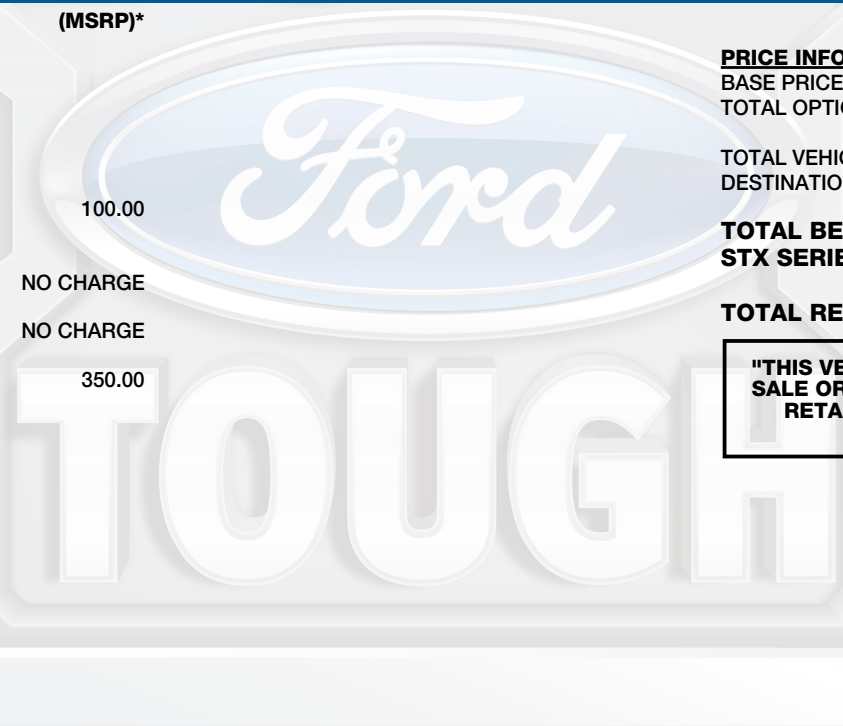

INTERIOR

- 4" CLUSTER DISPLAY
- 12" CENTRE DISPLAY
- A/C-MANUAL SINGLE ZONE
- AM/FM STEREO
- DUAL SUNVISORS
- FLOOR COVER - CARPET
- ILLUMINATED ENTRY
- OVERHEAD CONSOLE
- POWER DOOR LOCKS & WINDOWS
- REARVIEW MIRROR-DAY/NIGHT
- STEERING COLUMN-MANUAL T/T

FUNCTIONAL

- 5G MODEM
- BLIS W/CROSS TRAFFIC ALERT
- CRUISE CONTROL
- CURVE CONTROL
- FORD APP
- HILL START ASSIST
- LANE-KEEPING SYSTEM
- PARKING SENSORS - REAR
- POST-COLLISION BRAKING
- PRE-COLLISION ASSIST W/AEB
- REAR VIEW CAMERA
- SYNC4 WITH APPLINK

SAFETY/SECURITY

- ADVANCETRAC™W/ ROLL STABILITY CONTROL
- AIRBAGS - SAFETY CANOPY®
- AIRBAGS-DRIVER/PASSENGER
- CENTRE HIGH MOUNT STOPLAMP
- DAYTIME RUNNING LIGHTS
- PERIMETER ALARM
- SECURE PKG 1 YR INCLUDED
- SECURILOCK® ANTI-THEFT SYS
- SOS POST CRASH ALERT SYST
- TIRE PRESSURE MONITOR SYS

WARRANTY

- 3YR/60,000KM BASIC
- 5YR/100,000KM POWERTRAIN
- ROADSIDE ASSISTANCE 24 HRS

INCLUDED ON THIS VEHICLE

EQUIPMENT GROUP 200B

•STX SERIES

OPTIONAL EQUIPMENT/OTHER

- 2026 MODEL YEAR
- FEDERAL EXCISE TAX 100.00
- .18" GLOSS BLACK WHEELS
- .275/65R18 BSW ALL-TERRAIN
- 3.55 NON-LIMITED-SLIP AXLE
- 6550# GVWR PACKAGE
- 50 STATE EMISSIONS
- CLOTH FRONT SEATS W/CNSL&LID
- TRAILER BRAKE CONTROLLER
- CONN PKG: 1YR INCL W/FORD APP

(MSRP)*

PRICE INFORMATION

BASE PRICE	$63,185.00
TOTAL OPTIONS/OTHER	450.00
TOTAL VEHICLE & OPTIONS/OTHER	63,635.00
DESTINATION & DELIVERY	2,695.00

TOTAL BEFORE REDUCTIONS **66,330.00**

STX SERIES DISCOUNT - **1,750.00**

TOTAL REDUCTIONS - **1,750.00**

"THIS VEH. NOT INTENDED FOR SALE OR REGISTRATION IN US" RETAIL PRICES EXCLUDE GST/HST

(MSRP)*

SOLD TO/VENDU A Canso Ford Sales (2005) Limite 9 MacIntosh Ave. Port Hawkesbury NS CAN B9A 3K4	B30 274	RAMP ONE/ TERMINAL UN CW65	DEALER NO./CONCESSIONNAIRE B30 274
SHIP TO (IF OTHER THAN SOLD TO) / EXPEDIER A (SI AUTRE QUE L'ACHETEUR)		RAMP TWO/ TERMINAL DEUX	FINAL ASSEMBLY PLANT/ USINE DE MONTAGE KANSAS CITY
SHIP THROUGH/EXPEDIER VIA	METHOD OF TRANSP / MODE DE TRANSPORT CONVOY	ITEM #: B3-F017 O/T 2	

TOTAL MSRP $64,580.00

* MANUFACTURER'S SUGGESTED RETAIL PRICE = MSRP
* NOTE: THIS PRICE HAS BEEN DEVELOPED AS A GUIDE. DEALERS MAY SELL FOR LESS AND ARE NOT UNDER ANY OBLIGATION TO ACCEPT THIS SUGGESTED RETAIL PRICE.

TC241 N RE 2X 640 001444 03 24 26

Gasoline Vehicle
Véhicule à essence