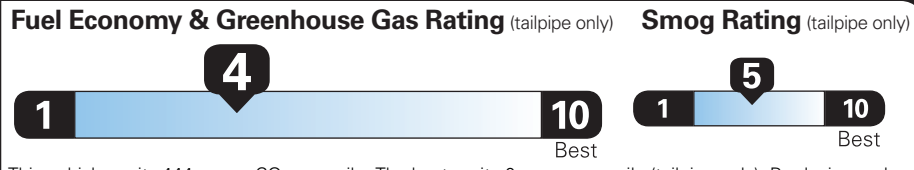

This vehicle emits 444 grams CO₂ per mile. The best emits 0 grams per mile (tailpipe only). Producing and distributing fuel also create emissions; learn more at fueleconomy.gov.

Actual results will vary for many reasons, including driving conditions and how you drive and maintain your vehicle. The average new vehicle gets 29 MPG and costs $8,500 to fuel over 5 years. Cost estimates are based on 15,000 miles per year at $3.30 per gallon. MPGe is miles per gasoline gallon equivalent. Vehicle emissions are a significant cause of climate change and smog.

fueleconomy.gov

Calculate personalized estimates and compare vehicles

Smartphone QR Code™

GOVERNMENT 5-STAR SAFETY RATINGS

Overall Vehicle Score ★★★★★
Based on the combined ratings of frontal, side and rollover. Should ONLY be compared to other vehicles of similar size and weight.

Frontal Crash	Driver	★★★★★
	Passenger	★★★★★

Based on the risk of injury in a frontal impact. Should ONLY be compared to other vehicles of similar size and weight.

Side Crash	Front seat	★★★★★
	Rear seat	★★★★★

Based on the risk of injury in a side impact.

Rollover ★★★★★
Based on the risk of rollover in a single-vehicle crash.

Star ratings range from 1 to 5 stars (★★★★★), with 5 being the highest.
Source: National Highway Traffic Safety Administration (NHTSA).
www.safercar.gov or 1-888-327-4236

49 BUILT YEARS Ford TOUGH

F-SERIES®

AMERICA'S BEST SELLING TRUCKS

Download the Ford app
Connect your Ford with your phone*

Available Remote Features

- Remote Start, Lock and Unlock
- GPS Location
- Vehicle Health Monitoring

*THE FORD APP, FORMERLY KNOWN AS FORDPASS® APP, IS COMPATIBLE WITH SELECT SMARTPHONE PLATFORMS. IS AVAILABLE VIA A DOWNLOAD. MESSAGE AND DATA RATES MAY APPLY. TERMS AND CONDITIONS APPLY. VISIT FORD.COM FOR OUR PRIVACY NOTICE.
**Based on 1977-2025 CY total sales.
*Disclaimer: Remote features may vary by model. An activated vehicle modem, and the Ford app are required for remote features. Evolving technological networking capabilities may limit or prevent functionality. The modem is active and sending vehicle data (e.g., diagnostic) to Ford. See in-vehicle Settings for connectivity options. Terms and conditions apply. Visit ford.com for our privacy notice.

Ford Protect®

Insist on Ford Protect! The only extended service plan fully backed by Ford and honored at every Ford dealership in the U.S., Canada and Mexico. See your Ford dealer or visit www.FordOwner.com.

Ford Credit

Get Prequalified now at www.ford.com/finance

RAMP ONE	CB26	CONVOY	TOTAL MSRP $48,665.00
RAMP TWO	ITEM #: 56-T36C O/T 2		
This label is affixed pursuant to the Federal Automobile Information Disclosure Act. Gasoline, License, and Title Fees, State and Local taxes are not included. Dealer installed options or accessories are not included unless listed above.			TF161 N RB 2X 645 006213 06 16 26

Scan The QR Code to get more details about this vehicle