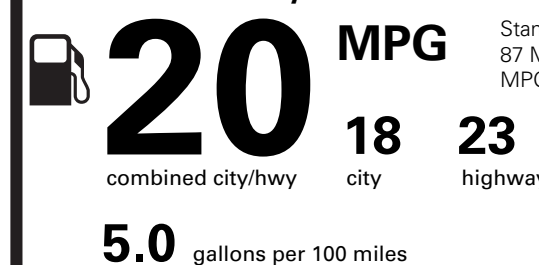

FUNCTIONAL

- 5G MODEM, AM/FM STEREO, AUTO HOLD, BLIS W/CROSS-TRAFFIC ALERT, CLASS IV TRAILER HITCH W/ SMART TRLR TOW CONNECTOR, CURVE CONTROL, FORD APP, LANE-KEEPING SYSTEM, POST-COLLISION BRAKING, PRE-COLLISION ASSIST W/AEB, REAR PARKING SENSORS, REAR VIEW CAMERA, SELECTABLE DRIVE MODES, SYNC@4 W/12" SCREEN

SAFETY/SECURITY

- ADVANCETRAC™ WITH RSC®, AIRBAGS - FRONT SEAT MOUNTED SIDE IMPACT, AIRBAGS - SAFETY CANOPY®, CTR HIGH MOUNT STOP LAMP, PERIMETER ALARM, SECURE PKG 1 YR INCLUDED, SOS POST-CRASH ALERT SYSTM™, TIRE PRESSURE MONIT SYS

WARRANTY

- 3YR/36,000 BUMPER / BUMPER, 5YR/60,000 POWERTRAIN, 5YR/60,000 ROADSIDE ASSIST, 8YR/100,000 HYBRID BATTERY

INCLUDED ON THIS VEHICLE

EQUIPMENT GROUP 101A

- XL SERIES

OPTIONAL EQUIPMENT/OTHER

- .17" SILVER STEEL WHEELS, 265/70R 17 BSW ALL-TERRAIN, 3.55 RATIO REGULAR AXLE, 6550# GVWR PACKAGE, 50 STATE EMISSIONS, EXTENDED RANGE 36GAL FUEL TANK, CONN PKG: 1 YR INCL W/FORD APP, VINYL 40/20/40 FRONT SEAT

(MSRP)

NO CHARGE, NO CHARGE, NO CHARGE

PRICE INFORMATION

Table with 2 columns: Description, (MSRP). Rows include BASE PRICE ($45,400.00), TOTAL OPTIONS/OTHER, TOTAL VEHICLE & OPTIONS/OTHER ($45,400.00), DESTINATION & DELIVERY (2,795.00).

EPA DOT

Fuel Economy and Environment

Gasoline Vehicle

Fuel Economy

Standard Pickup Trucks range from 12 to 87 MPG. The best vehicle rates 146 MPGe.

You spend $4,000

more in fuel costs over 5 years compared to the average new vehicle.

Annual fuel cost

$2,500