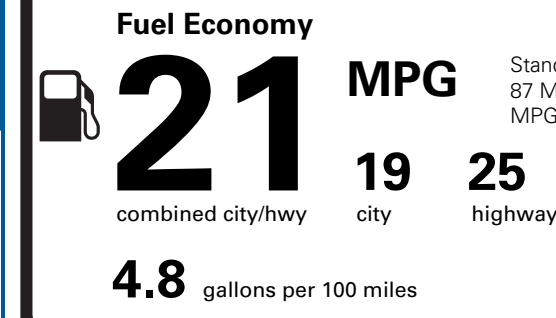

(MSRP)

NO CHARGE

NO CHARGE  
NO CHARGE

NO CHARGE

**PRICE INFORMATION**

BASE PRICE	\$41,600.00
TOTAL OPTIONS/OTHER	
TOTAL VEHICLE & OPTIONS/OTHER	41,600.00
DESTINATION & DELIVERY	2,795.00

### EPA DOT Fuel Economy and Environment

Gasoline Vehicle

**You spend \$3,250** more in fuel costs over 5 years compared to the average new vehicle.

**Annual fuel cost \$2,350**

Actual results will vary for many reasons, including driving conditions and how you drive and maintain your vehicle. The average new vehicle gets 29 MPG and costs \$8,500 to fuel over 5 years. Cost estimates are based on 15,000 miles per year at \$3.30 per gallon. MPGe is miles per gasoline gallon equivalent. Vehicle emissions are a significant cause of climate change and smog.