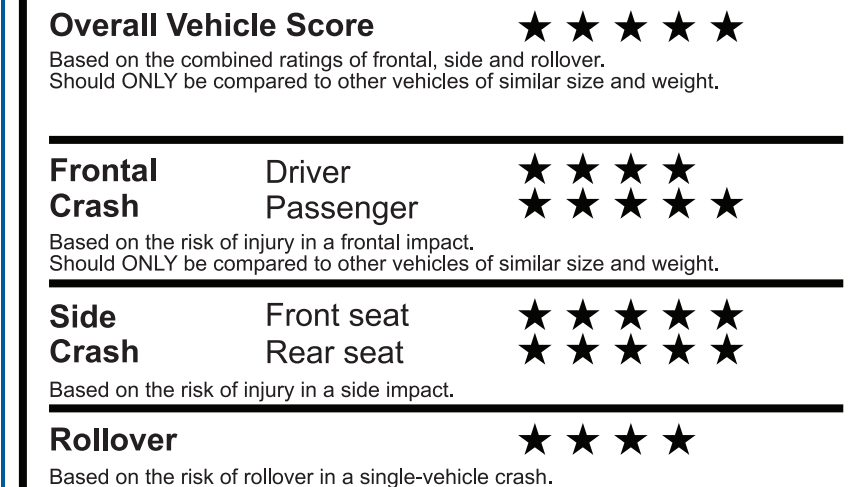

### GOVERNMENT 5-STAR SAFETY RATINGS

Star ratings range from 1 to 5 stars (★★★★★), with 5 being the highest. Source: National Highway Traffic Safety Administration (NHTSA). [www.safercar.gov](http://www.safercar.gov) or 1-888-327-4236