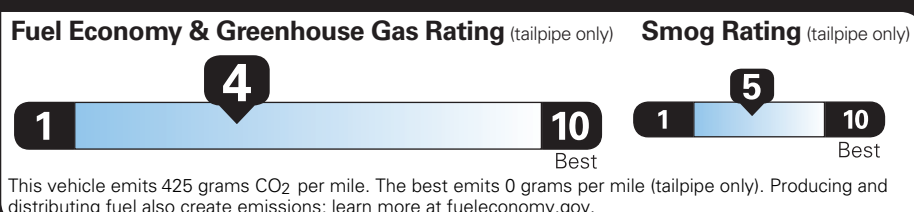

(MSRP)

NO CHARGE

NO CHARGE  
NO CHARGE

NO CHARGE

**PRICE INFORMATION**

BASE PRICE	\$41,600.00
TOTAL OPTIONS/OTHER	
TOTAL VEHICLE & OPTIONS/OTHER	41,600.00
DESTINATION & DELIVERY	2,795.00

### EPA DOT Fuel Economy and Environment

Gasoline Vehicle

**You spend \$3,250** more in fuel costs over 5 years compared to the average new vehicle.

**Annual fuel cost \$2,350**

Actual results will vary for many reasons, including driving conditions and how you drive and maintain your vehicle. The average new vehicle gets 29 MPG and costs \$8,500 to fuel over 5 years. Cost estimates are based on 15,000 miles per year at \$3.30 per gallon. MPGe is miles per gasoline gallon equivalent. Vehicle emissions are a significant cause of climate change and smog.