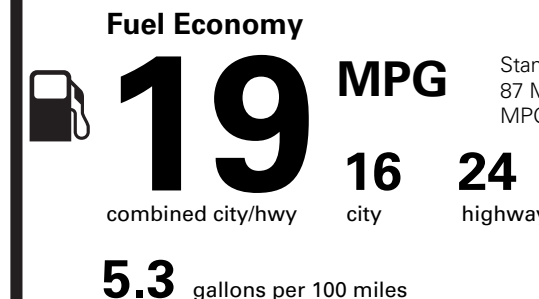

FUNCTIONAL

- 5G MODEM, AM/FM STEREO, AUTO HOLD, BLIS W/CROSS-TRAFFIC ALERT, CLASS IV TRAILER HITCH W/ SMART TRLR TOW CONNECTOR, CURVE CONTROL, FORD APP, LANE-KEEPING SYSTEM, POST-COLLISION BRAKING, PRE-COLLISION ASSIST W/AEB, REAR PARKING SENSORS, REAR VIEW CAMERA, SELECTABLE DRIVE MODES, SYNC@4 W/12" SCREEN

SAFETY/SECURITY

- ADVANCETRAC™ WITH RSC®, AIRBAGS - FRONT SEAT MOUNTED SIDE IMPACT, AIRBAGS - SAFETY CANOPY®, CTR HIGH MOUNT STOP LAMP, PERIMETER ALARM, SECURE PKG 1 YR INCLUDED, SOS POST-CRASH ALERT SYSTM™, TIRE PRESSURE MONIT SYS

WARRANTY

- 3YR/36,000 BUMPER / BUMPER, 5YR/60,000 POWERTRAIN, 5YR/60,000 ROADSIDE ASSIST, 8YR/100,000 HYBRID BATTERY

INCLUDED ON THIS VEHICLE

EQUIPMENT GROUP 101A

•XL SERIES

OPTIONAL EQUIPMENT/OTHER

- .17" SILVER STEEL WHEELS, 5.0L V8 ENGINE, 245/70R 17 BSW ALL-SEASON 3.15 RATIO REGULAR AXLE 6940# GVWR PACKAGE, FRONT LICENSE PLATE BRACKET, BLACK PLATFORM RUNNING BOARDS, 50 STATE EMISSIONS, EXTENDED RANGE 36GAL FUEL TANK CONN PKG: 1 YR INCL W/FORD APP, VINYL 40/20/40 FRONT SEAT

(MSRP)

2,340.00

NO CHARGE

NO CHARGE

250.00

NO CHARGE

NO CHARGE

PRICE INFORMATION

Table with 2 columns: Description, (MSRP). Rows include BASE PRICE ($41,600.00), TOTAL OPTIONS/OTHER (2,590.00), TOTAL VEHICLE & OPTIONS/OTHER (44,190.00), DESTINATION & DELIVERY (2,795.00).

EPA DOT

Fuel Economy and Environment

Gasoline Vehicle

Standard Pickup Trucks range from 12 to 87 MPG. The best vehicle rates 146 MPGe.

You spend $4,500

more in fuel costs over 5 years compared to the average new vehicle.

Annual fuel cost $2,600