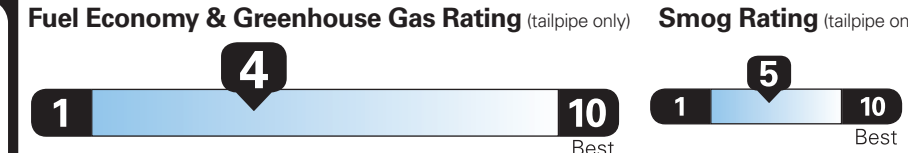

This vehicle emits 472 grams CO2 per mile. The best emits 0 grams per mile (tailpipe only). Producing and distributing fuel also create emissions; learn more at fueleconomy.gov.

Actual results will vary for many reasons, including driving conditions and how you drive and maintain your vehicle. The average new vehicle gets 29 MPG and costs $8,500 to fuel over 5 years. Cost estimates are based on 15,000 miles per year at $3.30 per gallon. MPGe is miles per gasoline gallon equivalent. Vehicle emissions are a significant cause of climate change and smog.

fueleconomy.gov

Calculate personalized estimates and compare vehicles

Smartphone QR Code

GOVERNMENT 5-STAR SAFETY RATINGS

Overall Vehicle Score ★★★★★

Based on the combined ratings of frontal, side and rollover. Should ONLY be compared to other vehicles of similar size and weight.

Frontal Crash Driver Passenger ★★★★★

Based on the risk of injury in a frontal impact. Should ONLY be compared to other vehicles of similar size and weight.

Side Crash Front seat Rear seat ★★★★★

Based on the risk of injury in a side impact.

Rollover ★★★★★

Based on the risk of rollover in a single-vehicle crash.

Star ratings range from 1 to 5 stars (★★★★★), with 5 being the highest.

Source: National Highway Traffic Safety Administration (NHTSA). www.safercar.gov or 1-888-327-4236

49 BUILT YEARS Ford TOUGH F-SERIES AMERICA'S BEST SELLING TRUCKS

Download the Ford app

Connect your Ford with your phone

Available Remote Features

- Remote Start, Lock and Unlock, GPS Location, Vehicle Health Monitoring

Ford Protect

Insist on Ford Protect! The only extended service plan fully backed by Ford and honored at every Ford dealership in the U.S., Canada and Mexico. See your Ford dealer or visit www.FordOwner.com.

Ford Credit

Get Prequalified now at www.ford.com/finance

RAMP ONE

CW07

RAMP TWO

CONVOY

ITEM #:

47-B704 O/T 4M

TOTAL MSRP $46,985.00

Scan The QR Code to get more details about this vehicle

SPECIAL ORDER

TF021 N RB 2X 645 012894 06 02 26

This label is affixed pursuant to the Federal Automobile Information Disclosure Act. Gasoline, License, and Title Fees, State and Local taxes are not included. Dealer installed options or accessories are not included unless listed above.