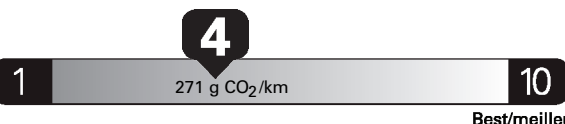

Carbon Dioxide Rating / Indice de dioxyde de carbone

Tailpipe emissions only / Émissions du tuyau d'échappement seulement